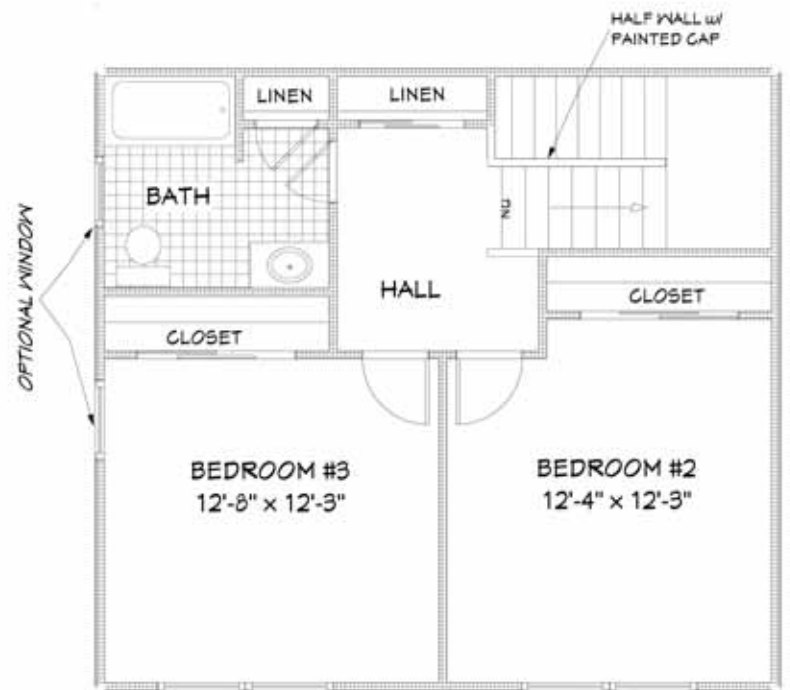

THE OAKVILLE

FIRST FLOOR
(944 SQ.FT.)

TOTAL LIVING AREA 1,555 SQ.FT.
DATE: NOVEMBER 1, 2007

SECOND FLOOR
(611 SQ.FT.)