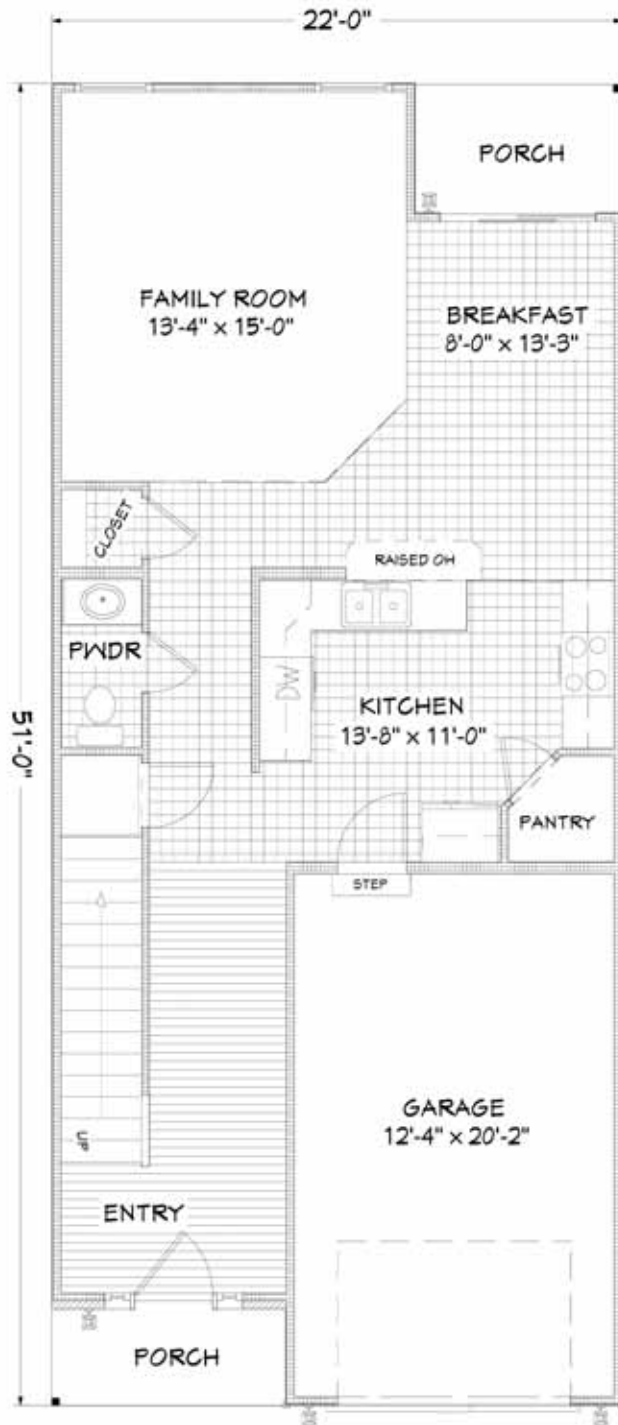

# THE HELENA

TOTAL LIVING AREA 1,766 SQ.FT.  
DATE: NOVEMBER 1, 2007

FIRST FLOOR  
(783 SQ.FT.)

SECOND FLOOR  
(983 SQ.FT.)