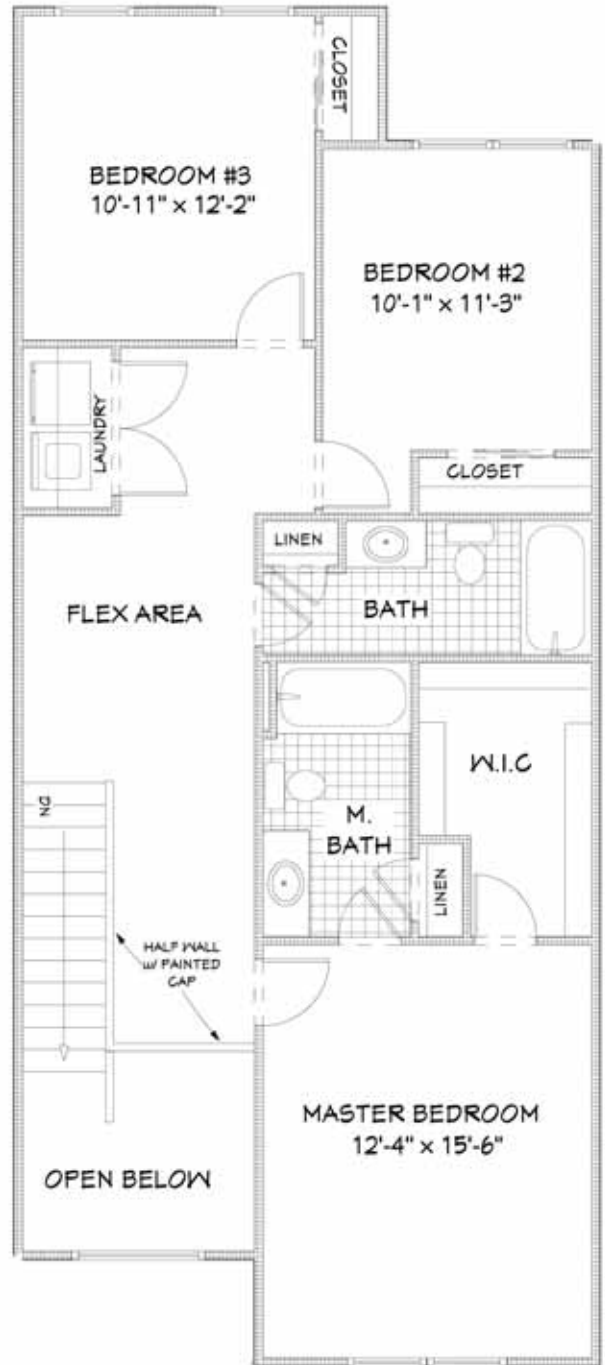

# THE HELENA

TOTAL LIVING AREA 1,766 SQ.FT.  
DATE: NOVEMBER 1, 2007

FIRST FLOOR  
(783 SQ.FT.)

SECOND FLOOR  
(983 SQ.FT.)