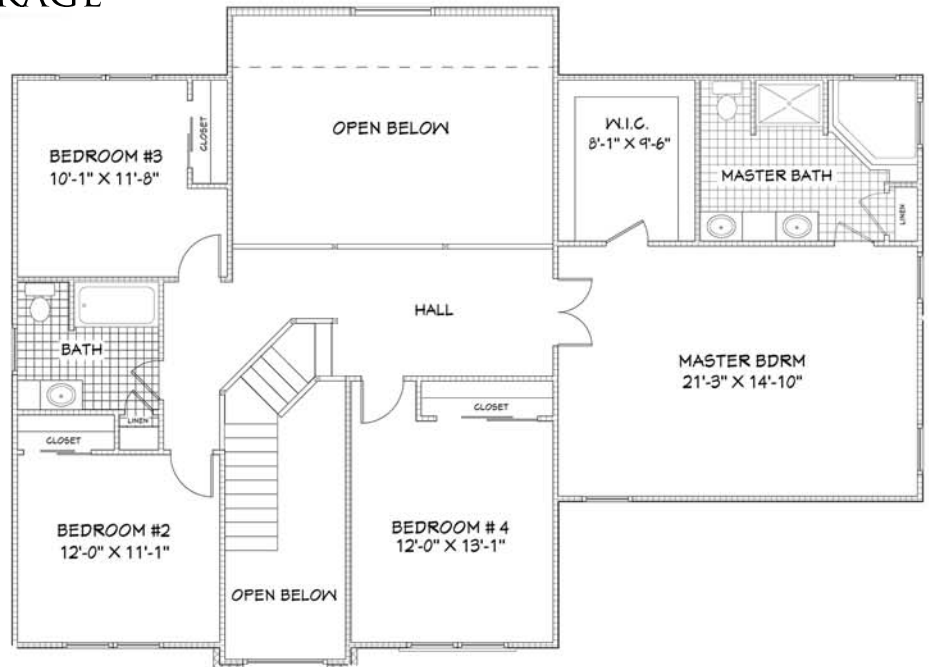

THE TAYLOR

FIRST FLOOR
(1,590 SQ.FT.)

TOTAL LIVING AREA 2,975 SQ.FT.

NUMBER OF FLOORS: 2
GARAGE: 2
BEDROOMS: 4
BATHROOMS: 2.5

DATE: NOVEMBER 3, 2008

9' FIRST FLOOR CEILING PACKAGE

SECOND FLOOR
(1,385 SQ.FT.)