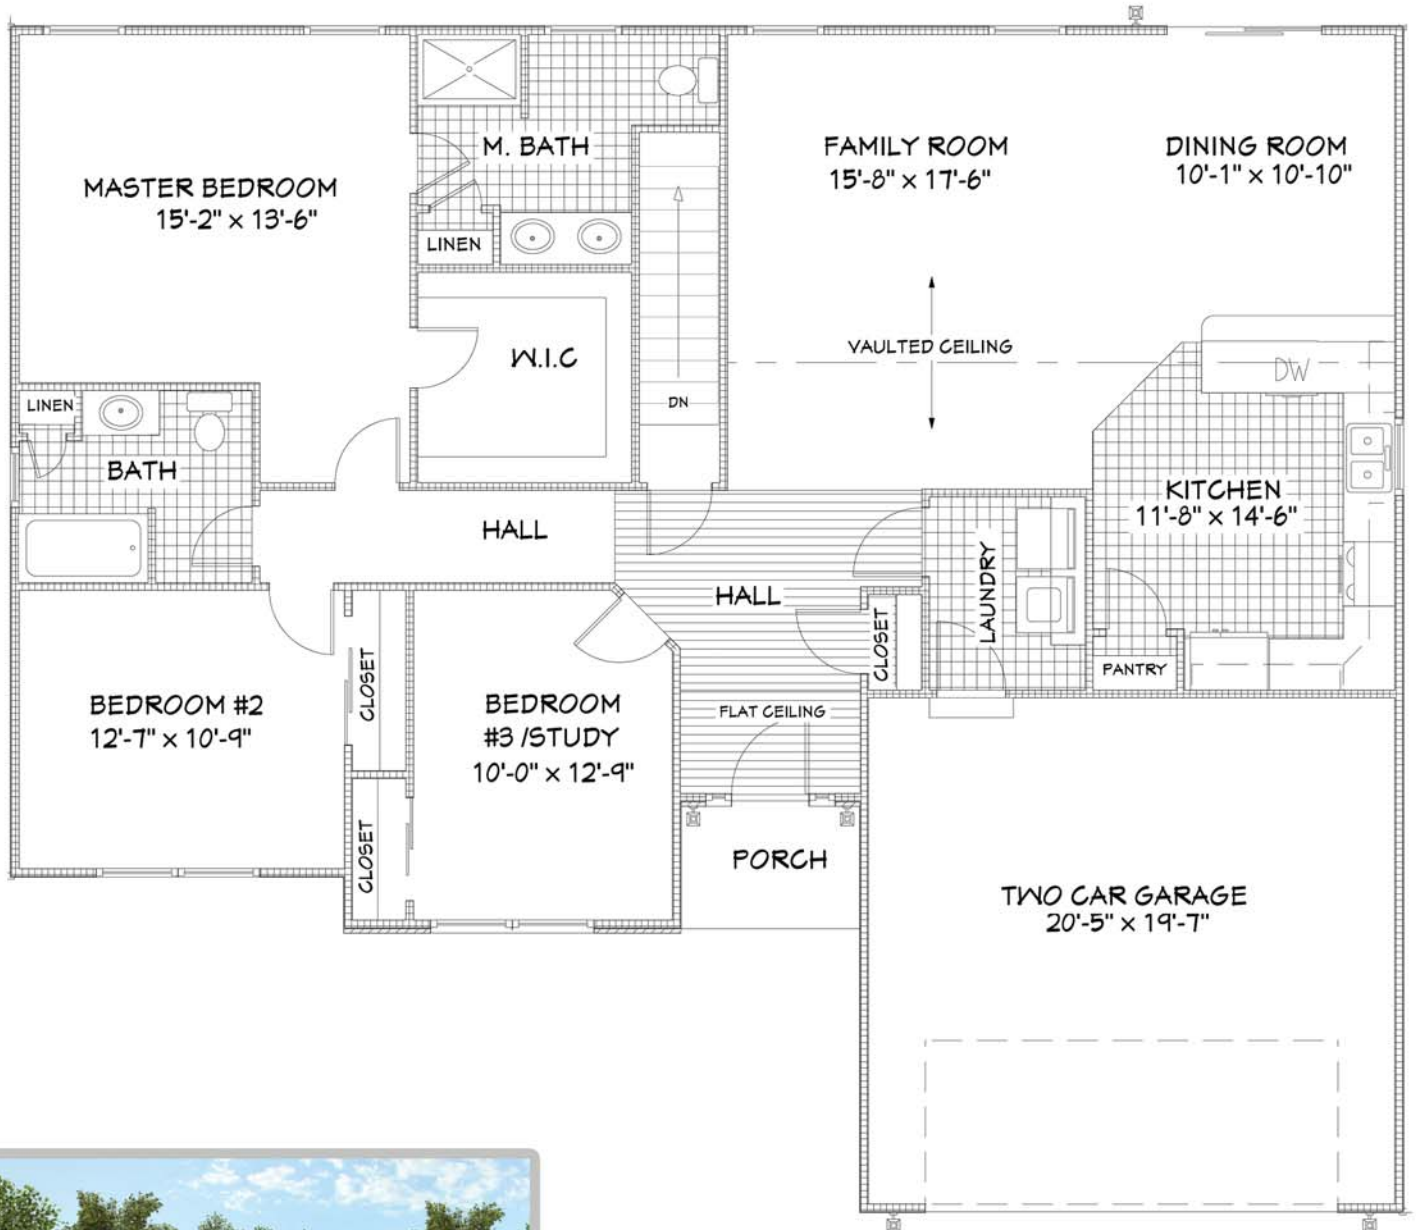

# THE STURBRIDGE

FIRST FLOOR  
(1,636 SQ.FT.)

TOTAL LIVING AREA 1,636 SQ.FT.

NUMBER OF FLOORS: 1  
GARAGE: 2  
BEDROOMS: 3  
BATHROOMS: 2

DATE: MAY 29, 2008

**Greth** CRAFTED WITH CARE  
**Homes** <sup>SM</sup>  
SINCE 1973