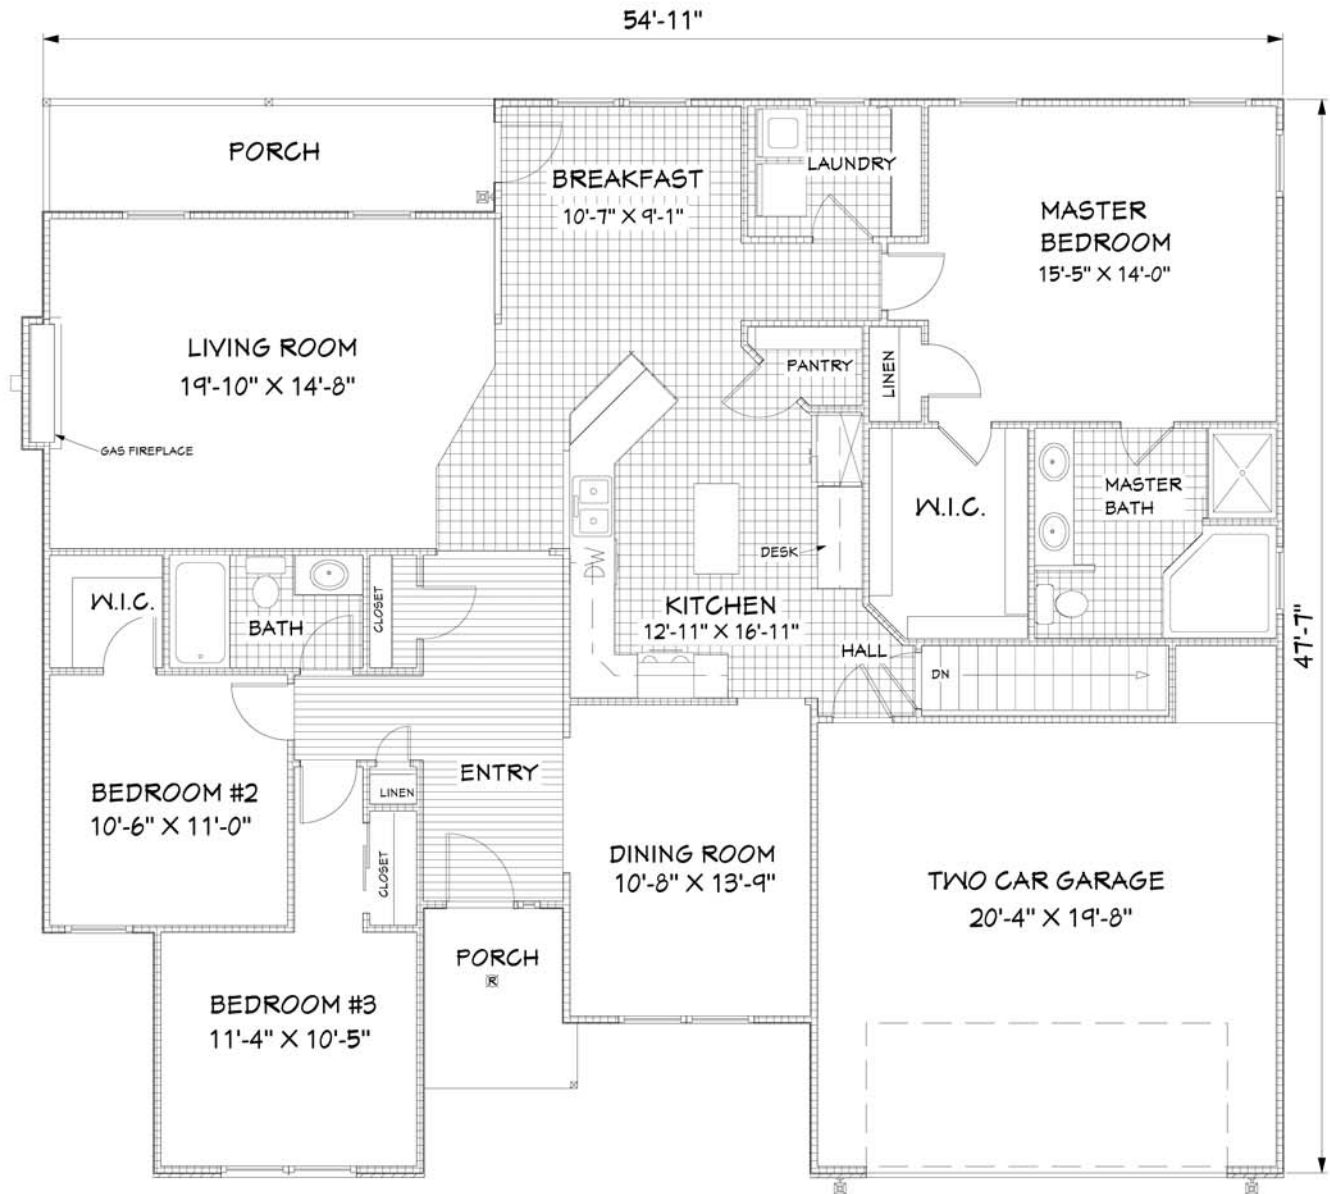

THE MONROE

FIRST FLOOR

(1,901 SQ.FT.)

9' CEILING PACKAGE

TOTAL LIVING AREA 1,901 SQ.FT.

NUMBER OF FLOORS: 1
GARAGE: 2
BEDROOMS: 3
BATHROOMS: 2

DATE: MAY 23, 2008

Greth CRAFTED WITH CARE
Homes SM
SINCE 1973