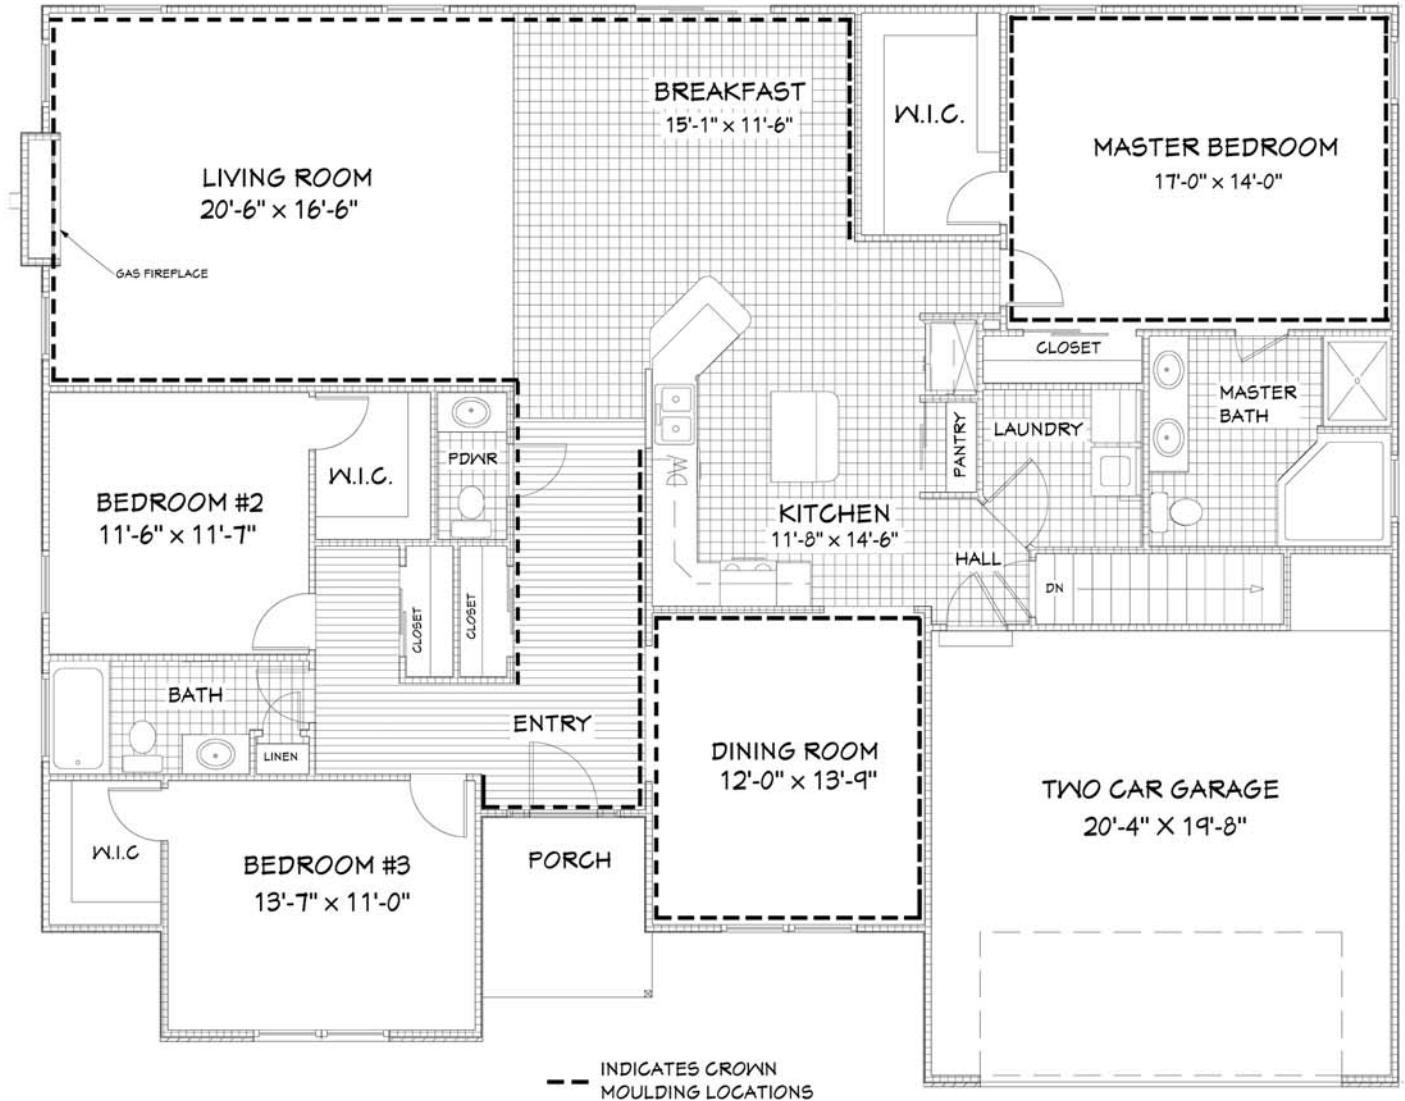

# THE MONROE II

FIRST FLOOR  
(2,200 SQ.FT.)

9' CEILING PACKAGE

TOTAL LIVING AREA 2,200 SQ.FT.

NUMBER OF FLOORS: 1  
GARAGE: 2  
BEDROOMS: 3  
BATHROOMS: 2.5

DATE: JULY 10, 2008

**Greth** CRAFTED WITH CARE  
**Homes** <sup>SM</sup>  
SINCE 1973