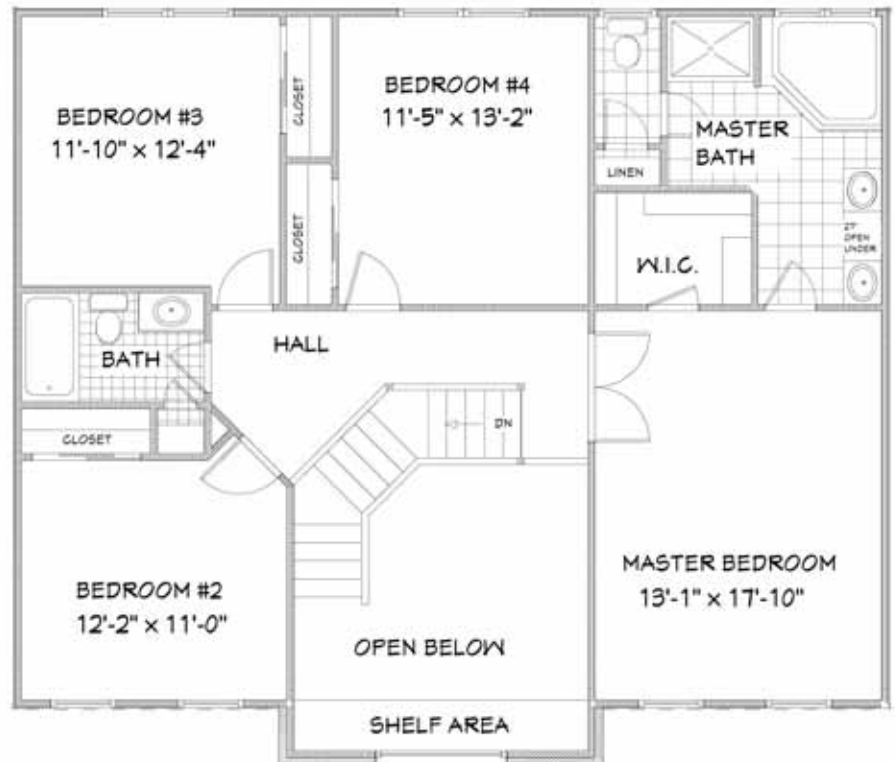

THE MANOR I

FIRST FLOOR
(1,572 SQ.FT.)

TOTAL LIVING AREA 2,725 SQ.FT.

NUMBER OF FLOORS: 2

GARAGE: 2

BEDROOMS: 4

BATHROOMS: 2.5

DATE: SEPTEMBER 5, 2007

9' FIRST FLOOR CEILING PACKAGE

SECOND FLOOR
(1,153 SQ.FT.)

Greth CRAFTED WITH CARE
Homes SM
SINCE 1973

WWW.GRETHHOMES.COM