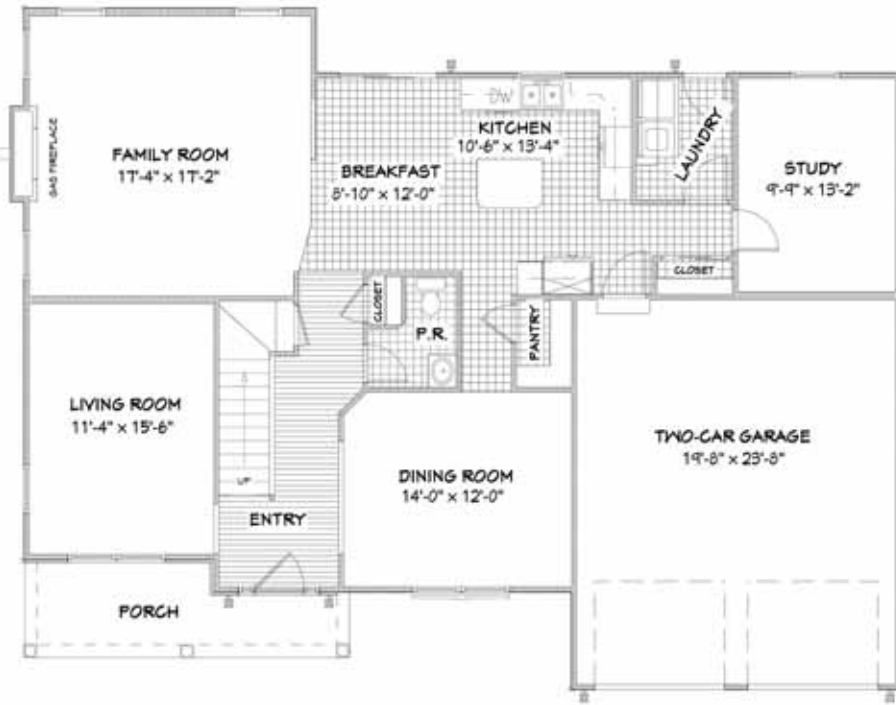

THE MADISON III

TOTAL LIVING AREA 2,767 SQ.FT.

NUMBER OF FLOORS: 2
 GARAGE: 2
 BEDROOMS: 4
 BATHROOMS: 3.5

DATE: NOVEMBER 3, 2008

FIRST FLOOR
 (1,414 SQ.FT.)

9' FIRST FLOOR CEILING PACKAGE

SECOND FLOOR
 (1,353 SQ.FT.)