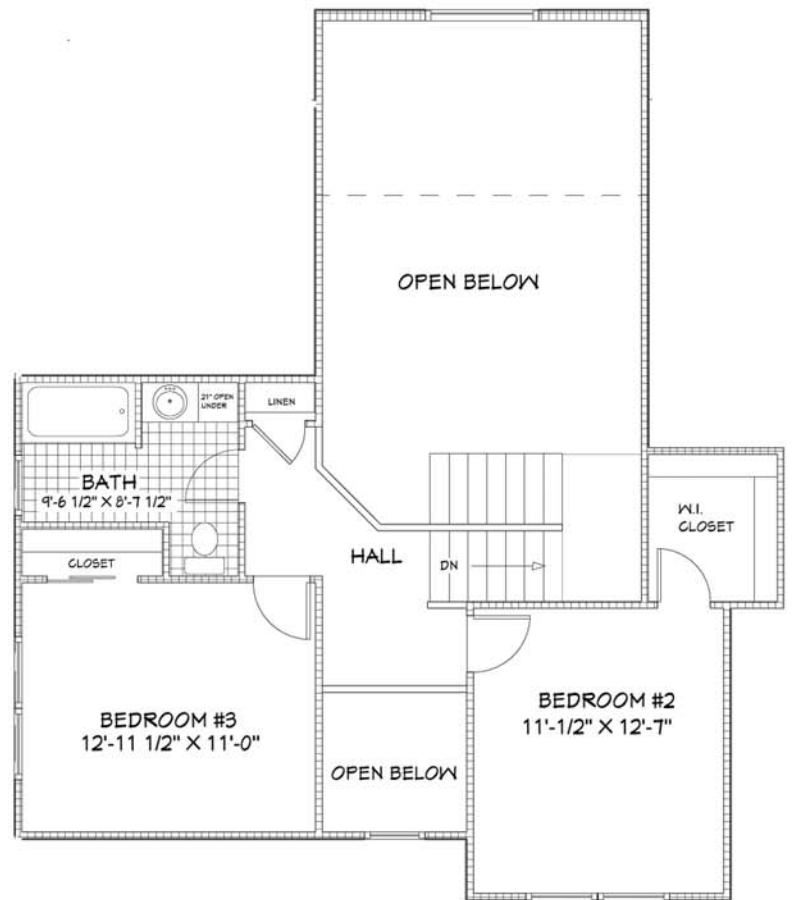

# THE LINCOLN

**FIRST FLOOR**  
(1,727 SQ.FT.)

9' FIRST FLOOR CEILING PACKAGE

TOTAL LIVING AREA 2,320 SQ.FT.

NUMBER OF FLOORS: 2  
GARAGE: 2  
BEDROOMS: 3  
BATHROOMS: 2.5

DATE: OCTOBER 1, 2008

**SECOND FLOOR**  
(593 SQ.FT.)