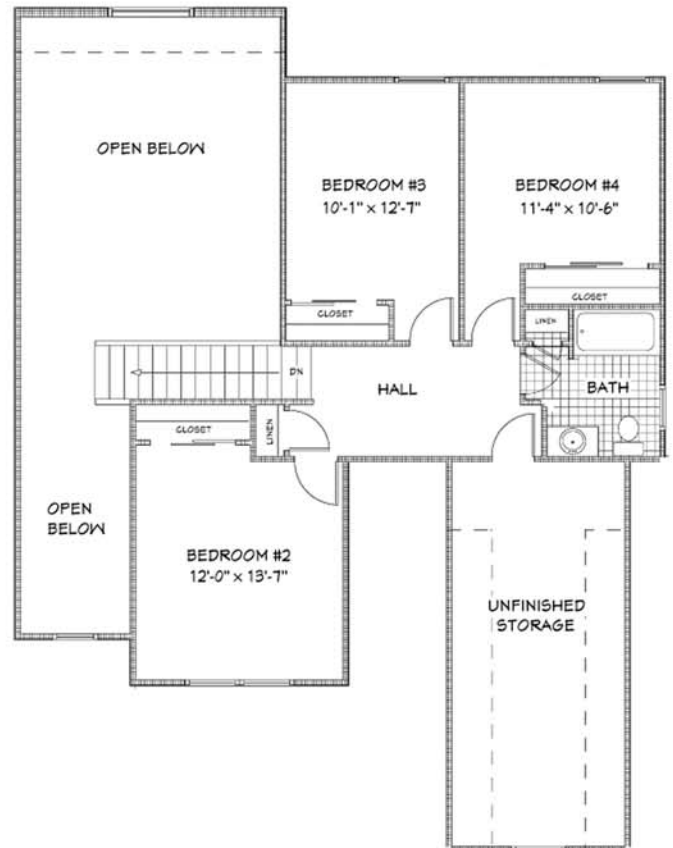

THE LINCOLN III

FIRST FLOOR
(1,795 SQ.FT.)

9' FIRST FLOOR CEILING PACKAGE

TOTAL LIVING AREA 2,526 SQ.FT.

NUMBER OF FLOORS: 2
GARAGE: 2
BEDROOMS: 4
BATHROOMS: 2.5

DATE: JANUARY 2, 2009

SECOND FLOOR
(731 SQ.FT.)