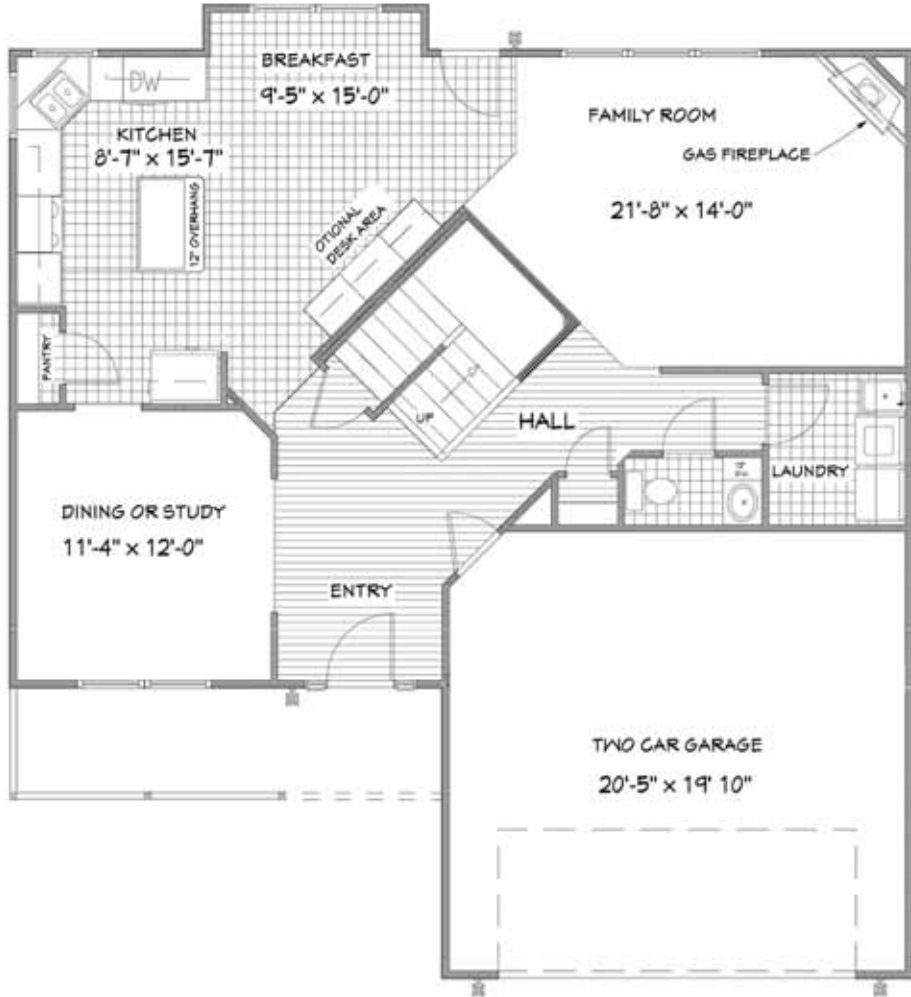

THE LEXINGTON

TOTAL LIVING AREA 2,331 SQ.FT.

NUMBER OF FLOORS: 2
GARAGE: 2
BEDROOMS: 4
BATHROOMS: 2.5
DATE: JUNE 14, 2010

FIRST FLOOR
(1,028 SQ.FT.)

SECOND FLOOR
(1,303 SQ.FT.)

Greth CRAFTED WITH CARE
Homes SM
SINCE 1973