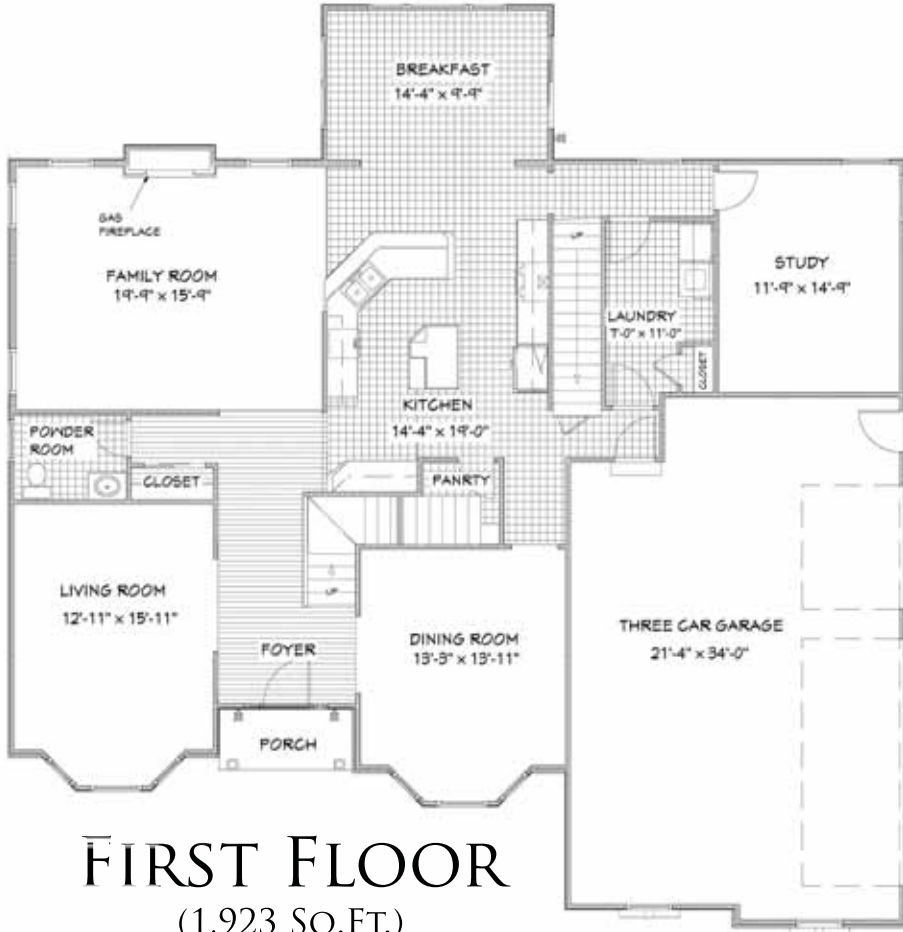

# THE JEFFERSON

TOTAL LIVING AREA 3,920 SQ.FT.

NUMBER OF FLOORS: 2

GARAGE: 3

BEDROOMS: 4

BATHROOMS: 3.5

DATE: NOVEMBER 3, 2008

## FIRST FLOOR

(1,923 SQ.FT.)

9' FIRST FLOOR CEILING PACKAGE

## SECOND FLOOR

(1,996 SQ.FT.)

**Greth** CRAFTED WITH CARE  
**Homes** SM  
 SINCE 1973

WWW.GRETHHOMES.COM