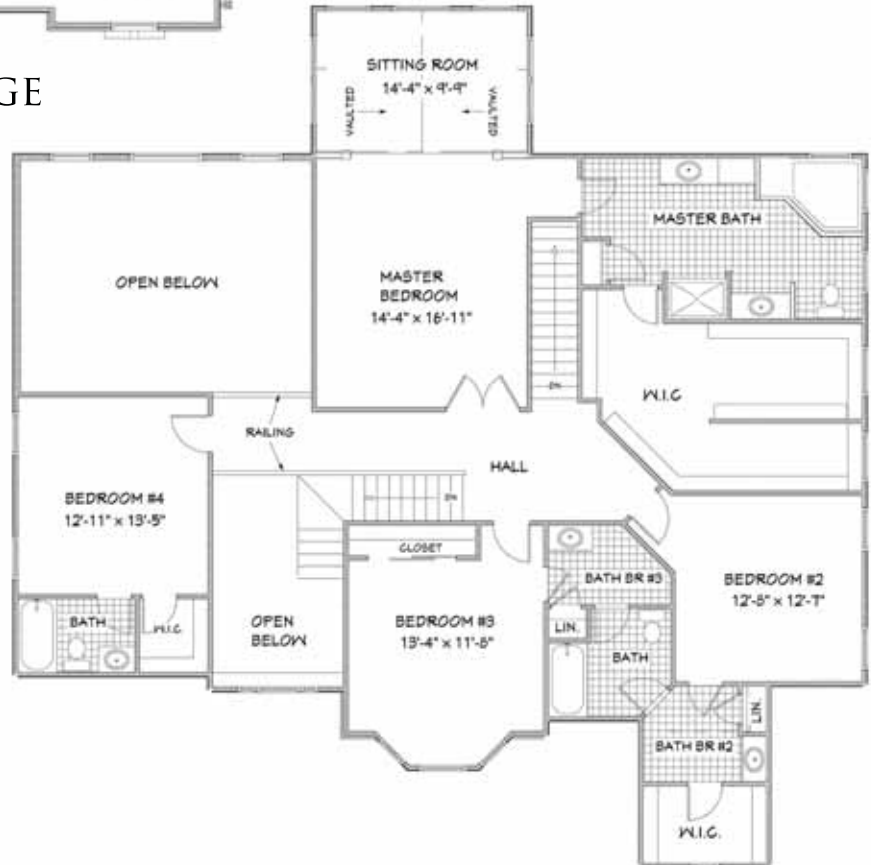

# THE JEFFERSON

TOTAL LIVING AREA 3,920 SQ.FT.

NUMBER OF FLOORS: 2

GARAGE: 3

BEDROOMS: 4

BATHROOMS: 3.5

DATE: NOVEMBER 3, 2008

## FIRST FLOOR

(1,923 SQ.FT.)

9' FIRST FLOOR CEILING PACKAGE

## SECOND FLOOR

(1,996 SQ.FT.)

**Greth** CRAFTED WITH CARE  
**Homes** SM  
 SINCE 1973

WWW.GRETHHOMES.COM