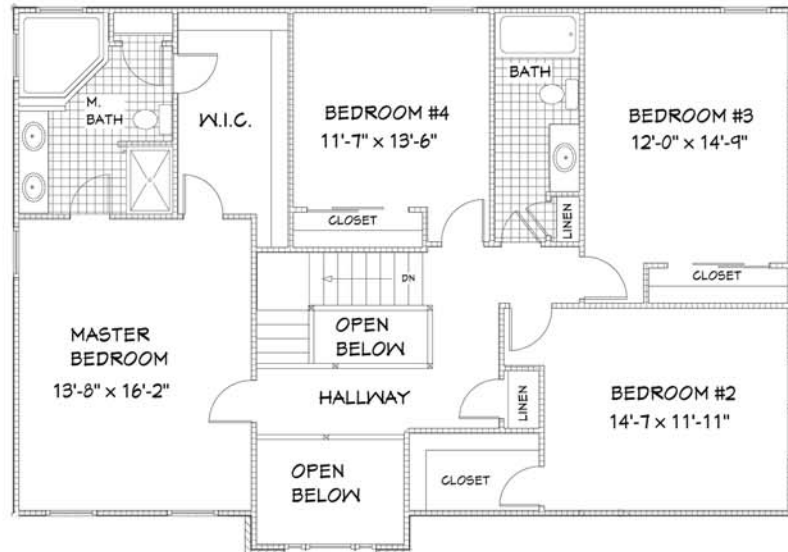

# THE JACKSON

TOTAL LIVING AREA 2,673 SQ.FT.

NUMBER OF FLOORS: 2

GARAGE: 2

BEDROOMS: 4

BATHROOMS: 2.5

UPDATED: APRIL 12, 2010

## FIRST FLOOR (1,363 SQ.FT.)

9' FIRST FLOOR CEILING PACKAGE

## SECOND FLOOR (1,310 SQ.FT.)

**Greth** CRAFTED WITH CARE  
**Homes** SM  
SINCE 1973

WWW.GRETHHOMES.COM