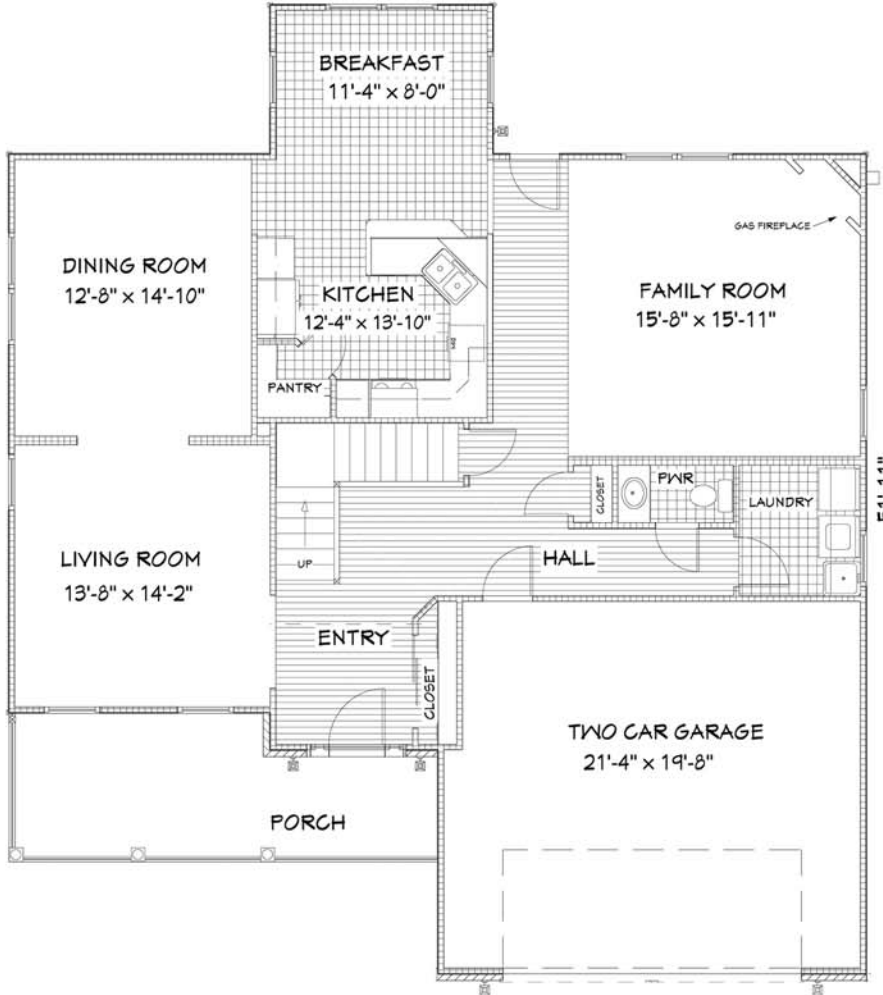

# THE JACKSON

TOTAL LIVING AREA 2,673 SQ.FT.

NUMBER OF FLOORS: 2

GARAGE: 2

BEDROOMS: 4

BATHROOMS: 2.5

UPDATED: APRIL 12, 2010

## FIRST FLOOR (1,363 SQ.FT.)

9' FIRST FLOOR CEILING PACKAGE

## SECOND FLOOR (1,310 SQ.FT.)

**Greth** CRAFTED WITH CARE  
**Homes** SM  
SINCE 1973

WWW.GRETHHOMES.COM