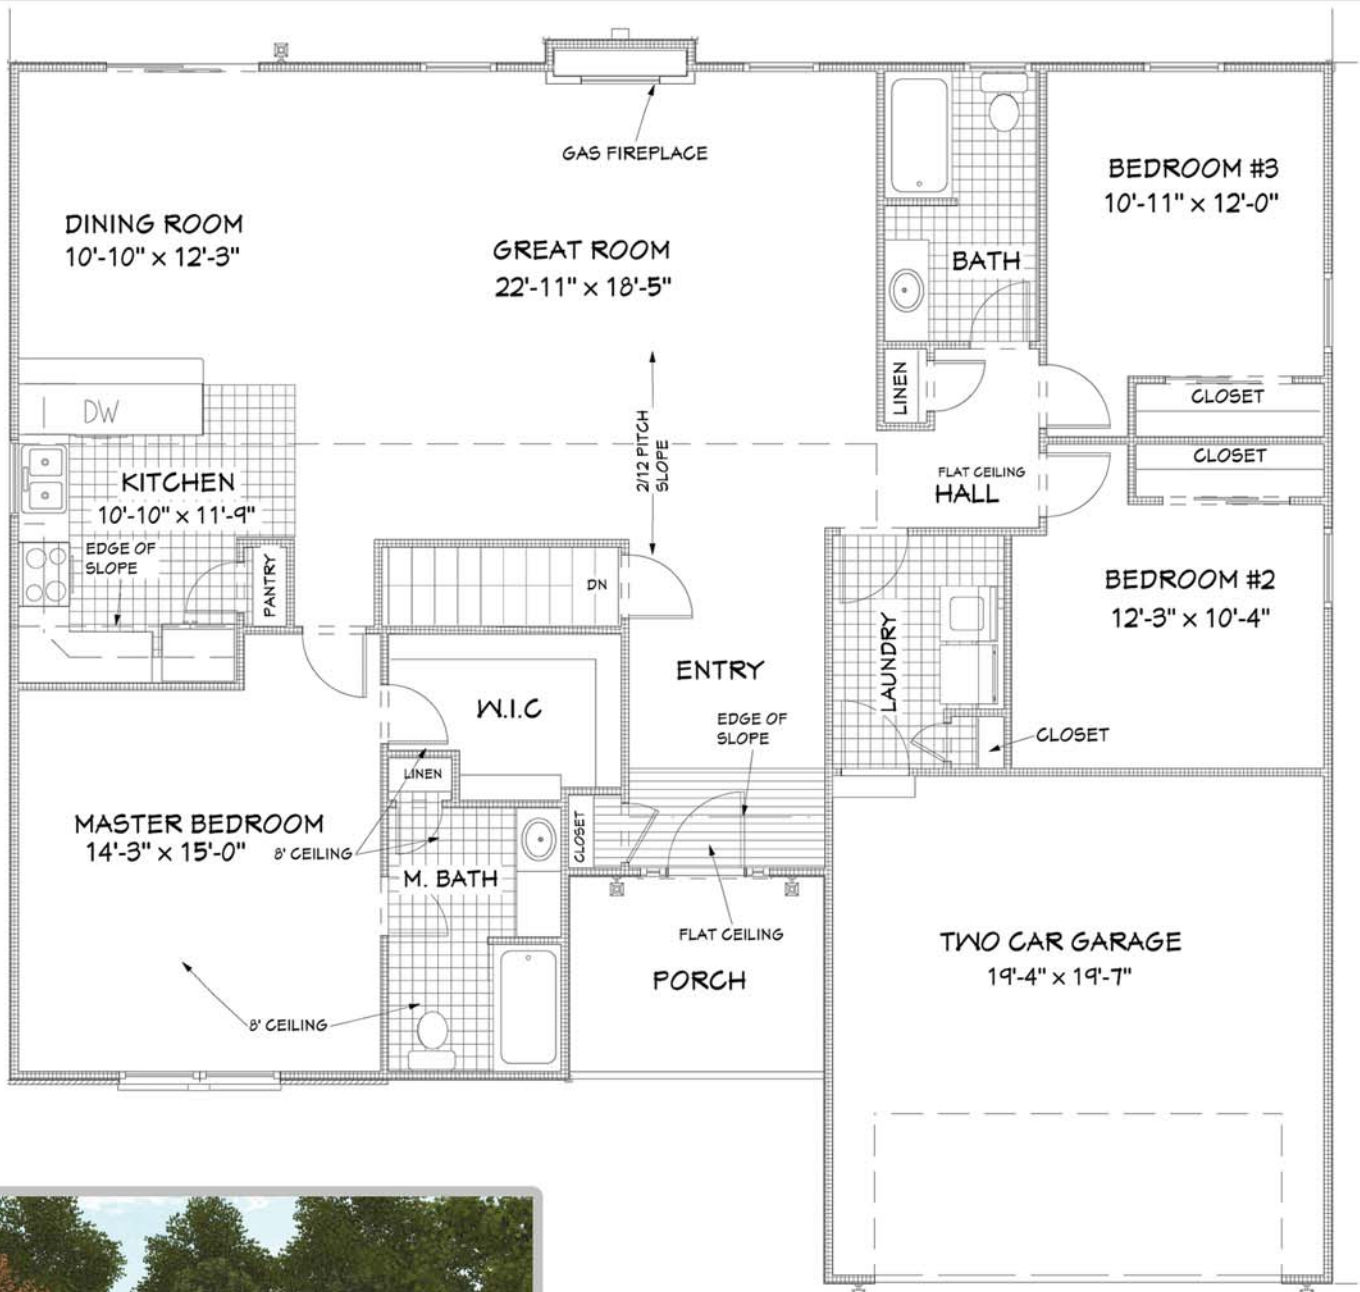

THE HERITAGE

TOTAL LIVING AREA 1,752 SQ.FT.

NUMBER OF FLOORS: 1
GARAGE: 2
BEDROOMS: 3
BATHROOMS: 2
DATE: NOVEMBER 3, 2008

FIRST FLOOR

(1,752 SQ.FT.)

8' FIRST FLOOR CEILING PACKAGE

Greth CRAFTED WITH CARE
Homes SM
 SINCE 1973