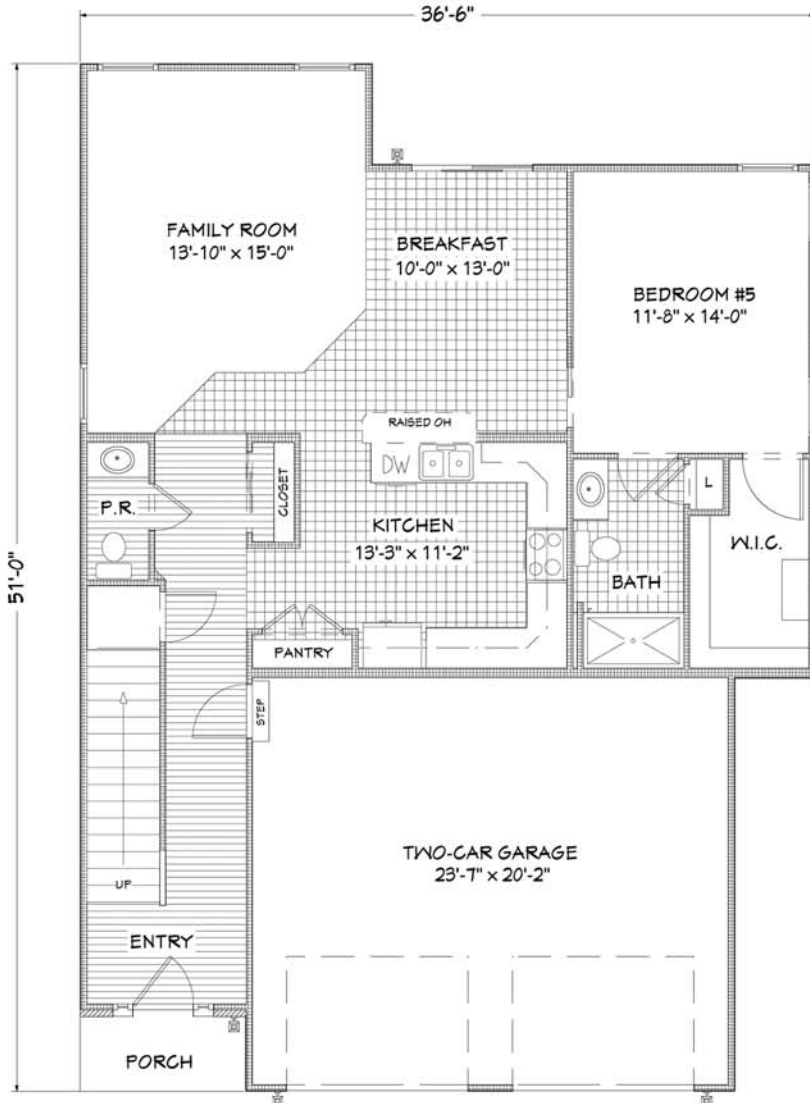

# THE HELENA II

**FIRST FLOOR**  
(1,146 SQ.FT.)

9' FIRST FLOOR CEILING PACKAGE

TOTAL LIVING AREA 2,561 SQ.FT.

NUMBER OF FLOORS: 2  
GARAGE: 2  
BEDROOMS: 5  
BATHROOMS: 3.5

DATE: OCTOBER 13, 2009

**SECOND FLOOR**  
(1,415 SQ.FT.)