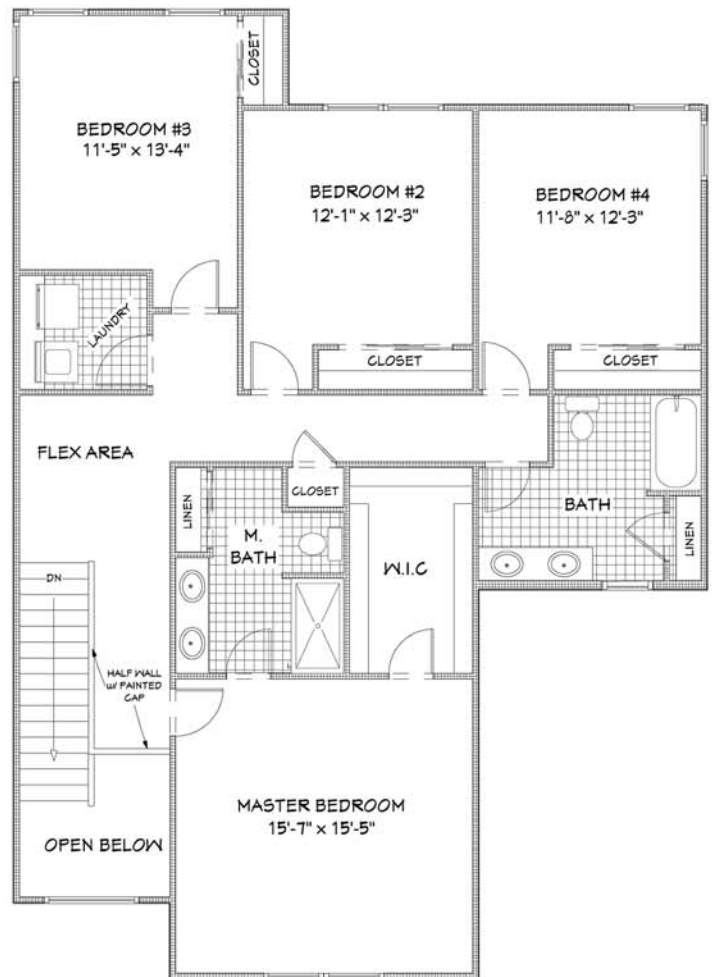

# THE HELENA II

**FIRST FLOOR**  
(1,146 SQ.FT.)

9' FIRST FLOOR CEILING PACKAGE

TOTAL LIVING AREA 2,561 SQ.FT.

NUMBER OF FLOORS: 2  
GARAGE: 2  
BEDROOMS: 5  
BATHROOMS: 3.5

DATE: OCTOBER 13, 2009

**SECOND FLOOR**  
(1,415 SQ.FT.)