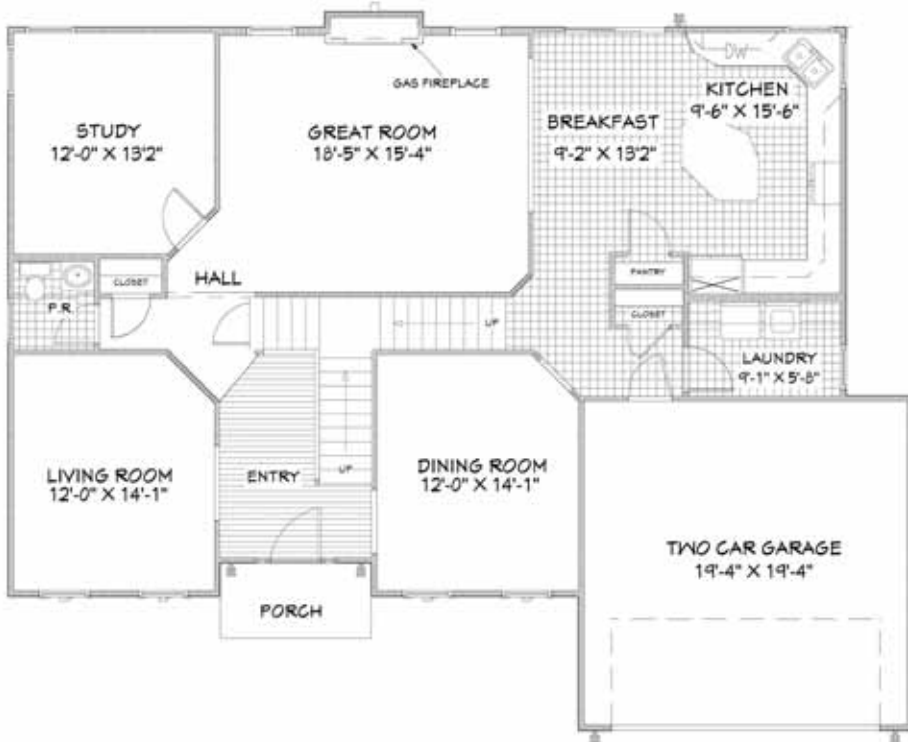

# THE HARRISON I

## FIRST FLOOR

(1,490 SQ.FT.)

TOTAL LIVING AREA 2,876 SQ.FT.

NUMBER OF FLOORS: 2

GARAGE: 2

BEDROOMS: 4

BATHROOMS: 2.5

DATE: JUNE 22, 2010

## 9' FIRST FLOOR CEILING PACKAGE

## SECOND FLOOR

(1,386 SQ.FT.)

**Greth** CRAFTED WITH CARE  
**Homes** SM  
 SINCE 1973

WWW.GRETHHOMES.COM