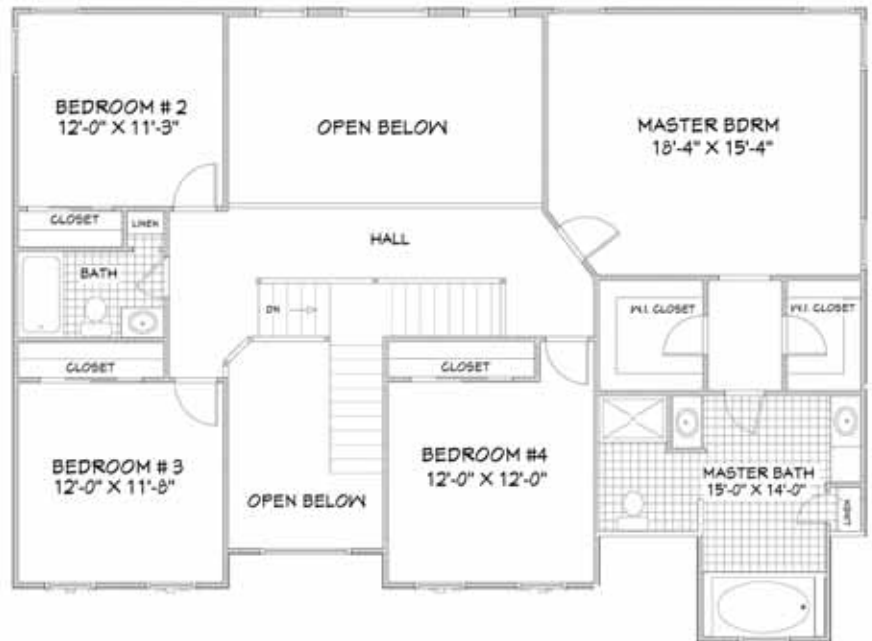

# THE HARRISON I

## FIRST FLOOR

(1,490 SQ.FT.)

TOTAL LIVING AREA 2,876 SQ.FT.

NUMBER OF FLOORS: 2

GARAGE: 2

BEDROOMS: 4

BATHROOMS: 2.5

DATE: JUNE 22, 2010

## 9' FIRST FLOOR CEILING PACKAGE