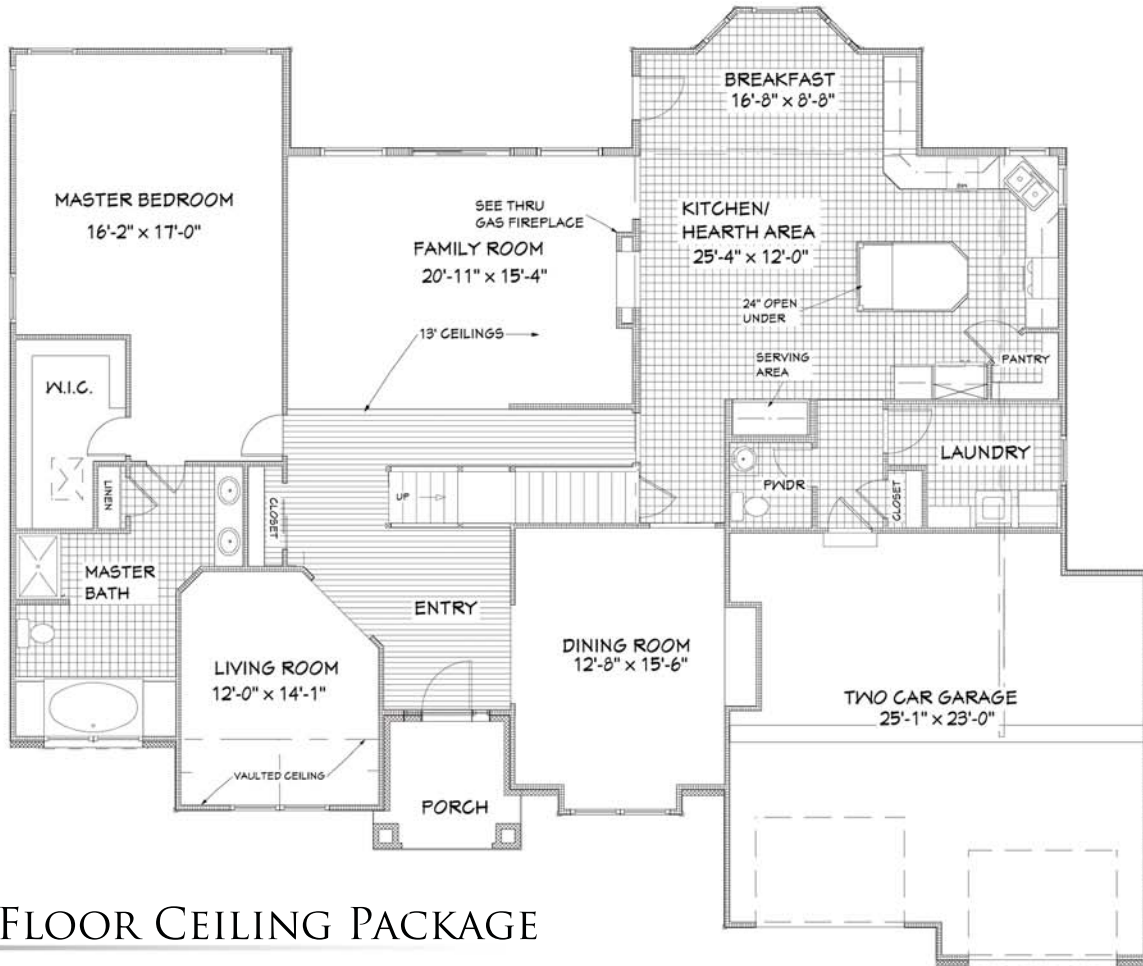

THE GRANT

9' FIRST FLOOR CEILING PACKAGE

FIRST FLOOR
(2,379 SQ.FT.)

WWW.GRETHOMES.COM

TOTAL LIVING AREA 3,219 SQ.FT.

NUMBER OF FLOORS: 2
GARAGE: 2
BEDROOMS: 3
BATHROOMS: 2.5

DATE: MARCH 30, 2009

SECOND FLOOR
(840 SQ.FT.)