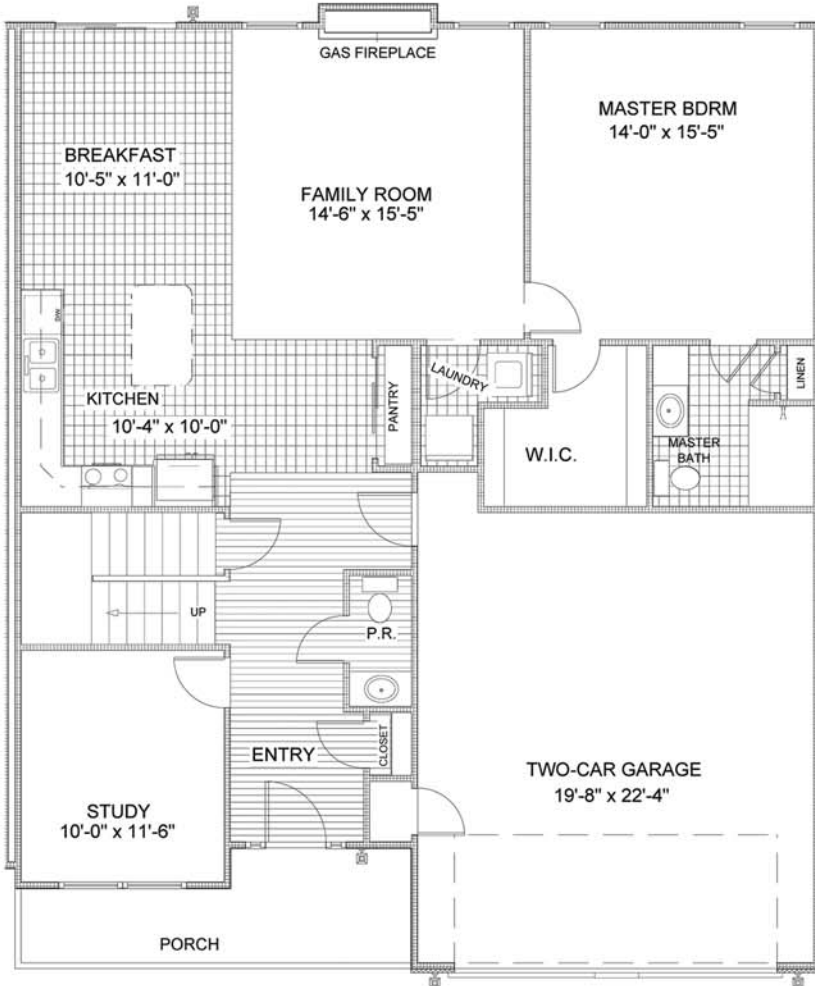

THE DAKOTA

FIRST FLOOR
(1,323 SQ.FT.)

TOTAL LIVING AREA 2,019 SQ.FT.

NUMBER OF FLOORS: 2
 GARAGE: 2
 BEDROOMS: 3
 BATHROOMS: 2.5
 (THIS IS AN END UNIT)
 DATE: JUNE 4, 2008

SECOND FLOOR
(696 SQ.FT.)

Greth CRAFTED WITH CARE
Homes SM
 SINCE 1973