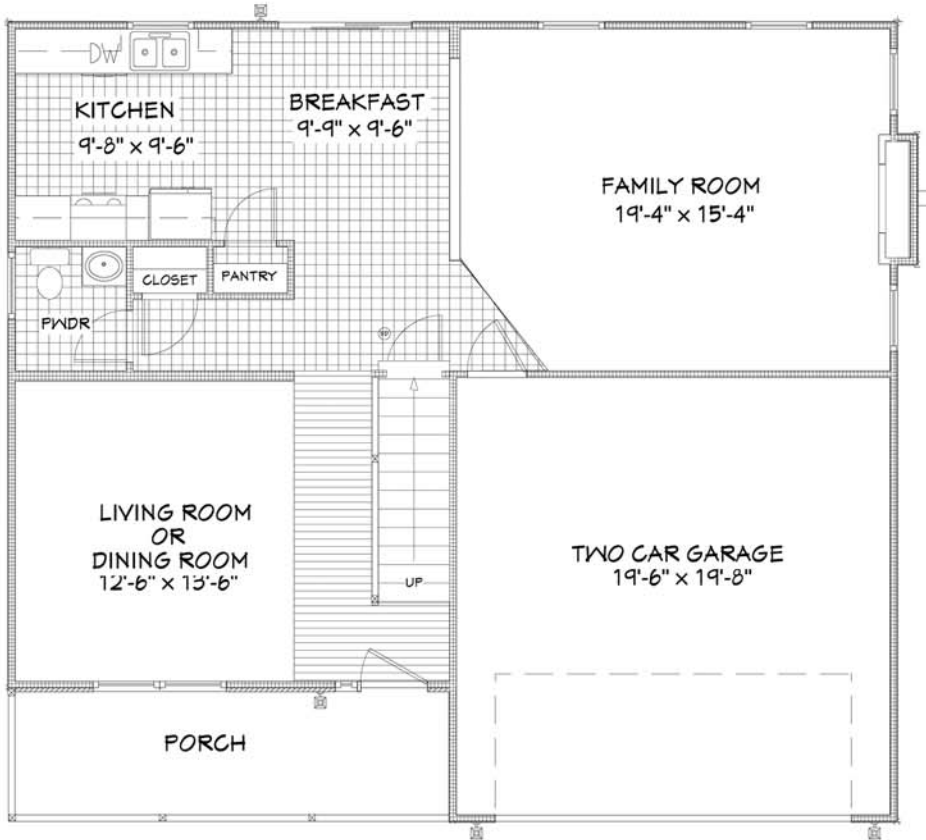

THE CONCORD

FIRST FLOOR
(919 SQ.FT.)

TOTAL LIVING AREA 1,838 SQ.FT.

NUMBER OF FLOORS: 2

GARAGE: 2

BEDROOMS: 3

BATHROOMS: 2.5

DATE: NOVEMBER 19, 2007

SECOND FLOOR
(919 SQ.FT.)

Greth CRAFTED WITH CARE
Homes SM
SINCE 1973

WWW.GRETHHOMES.COM