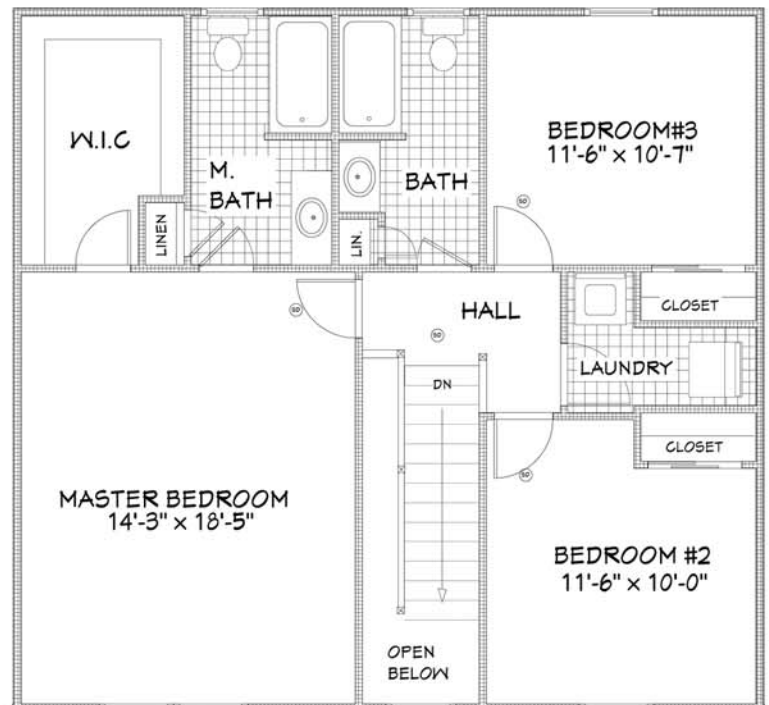

THE CONCORD

FIRST FLOOR
(919 SQ.FT.)

TOTAL LIVING AREA 1,838 SQ.FT.

NUMBER OF FLOORS: 2

GARAGE: 2

BEDROOMS: 3

BATHROOMS: 2.5

DATE: NOVEMBER 19, 2007

SECOND FLOOR
(919 SQ.FT.)

Greth CRAFTED WITH CARE
Homes SM
SINCE 1973

WWW.GRETHHOMES.COM