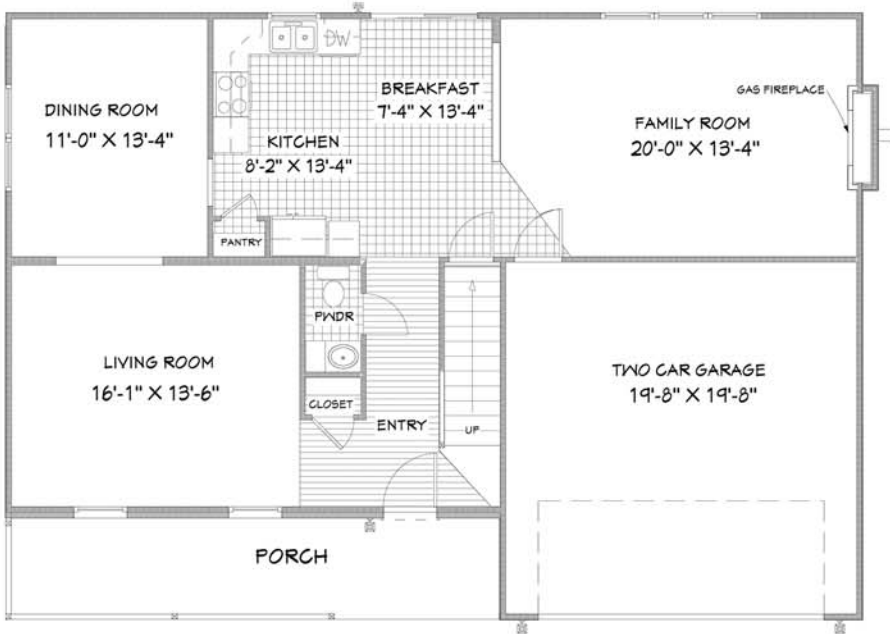

THE CLASSIC II

FIRST FLOOR
(1,054 SQ.FT.)

TOTAL LIVING AREA 2,290 SQ.FT.

NUMBER OF FLOORS: 2
 GARAGE: 2
 BEDROOMS: 4
 BATHROOMS: 2.5

DATE: MAY 23, 2008

SECOND FLOOR
(1,236 SQ.FT.)

Greth CRAFTED WITH CARE
Homes SM
 SINCE 1973