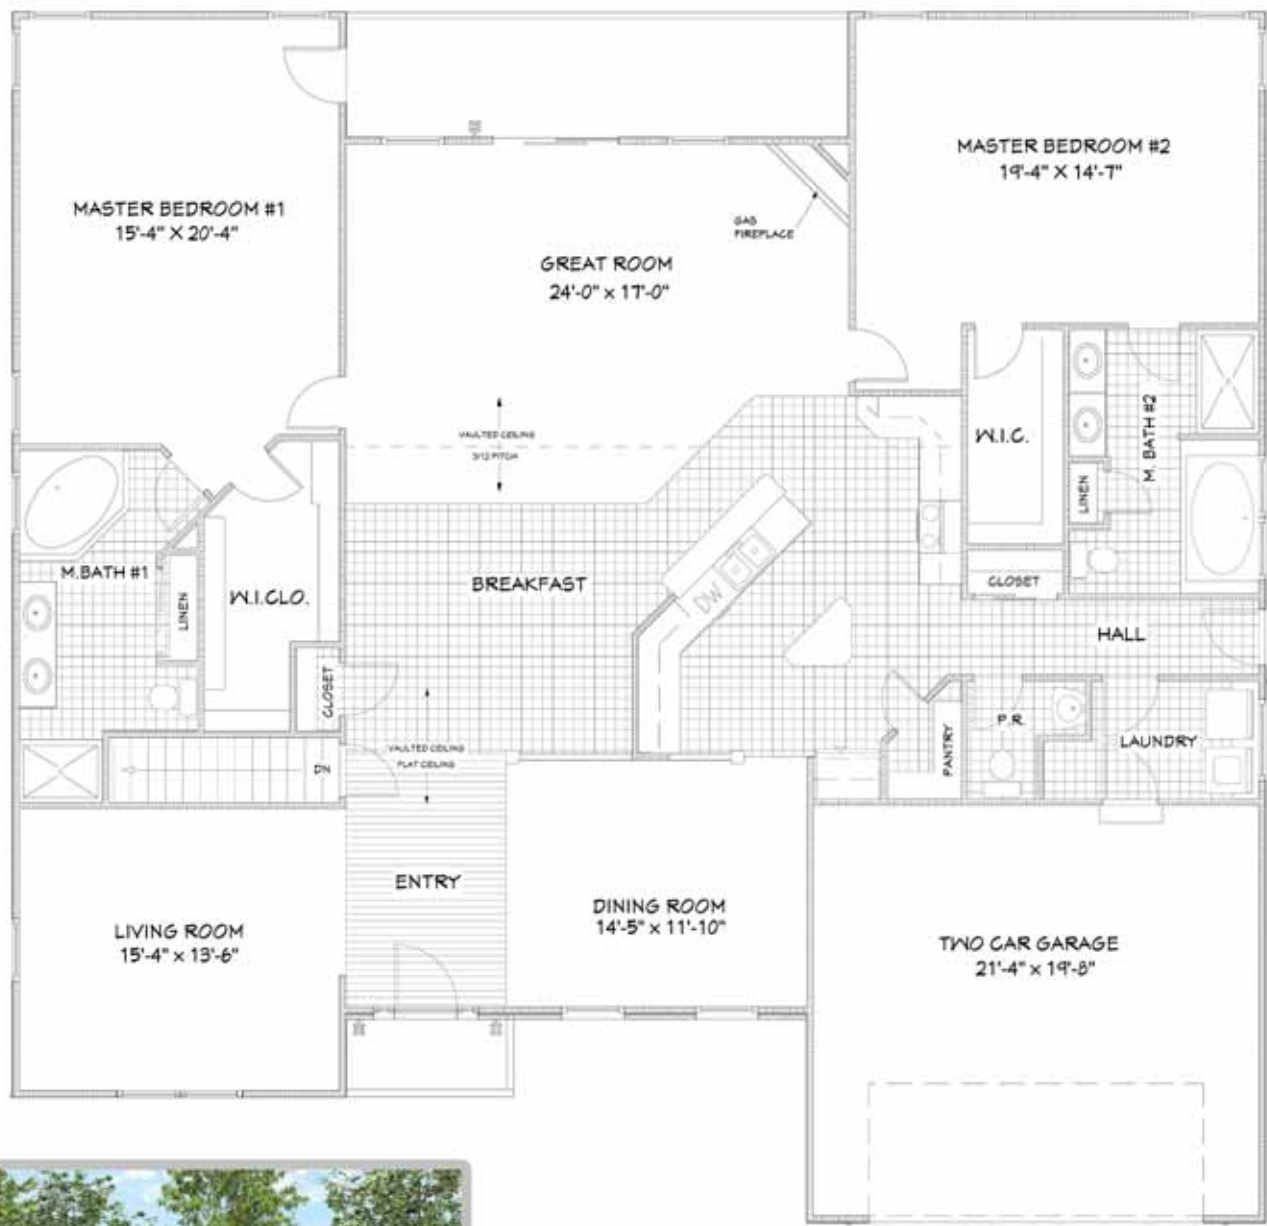

THE CAMBRIDGE I-DM

FIRST FLOOR
(2,580 SQ.FT.)

9' FIRST FLOOR CEILING PACKAGE

TOTAL LIVING AREA 2,580 SQ.FT.

NUMBER OF FLOORS: 1
GARAGE: 2
BEDROOMS: 2
BATHROOMS: 2.5

DATE: JANUARY 21, 2010

Greth CRAFTED WITH CARE
Homes SM
SINCE 1973