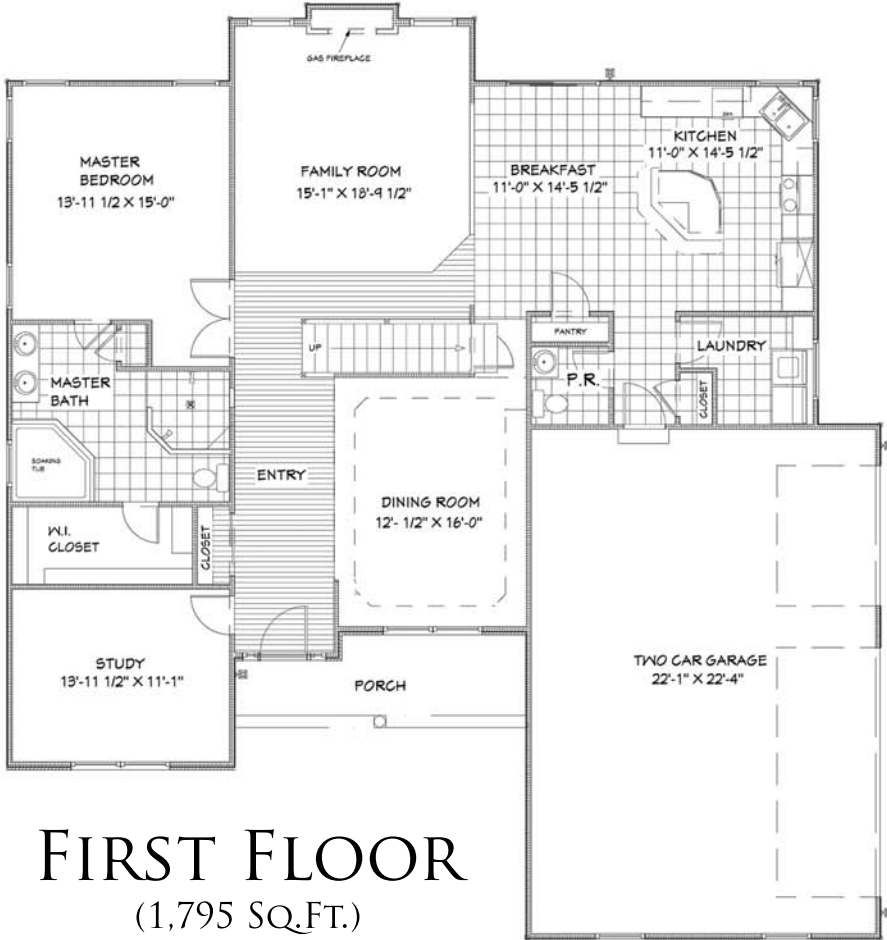

# THE LINCOLN III

WHITE BEAR #11  
54 KELLEN COURT  
BIRDSBORO, PA 19508

**FIRST FLOOR**  
(1,795 SQ.FT.)

TOTAL LIVING AREA 2,526 SQ.FT.

NUMBER OF FLOORS: 2  
GARAGE: 3  
BEDROOMS: 4  
BATHROOMS: 2.5  
DATE: JULY 1, 2008

**SECOND FLOOR**  
(731 SQ.FT.)

**Greth** CRAFTED WITH CARE  
**Homes** SM  
SINCE 1973

WWW.GRETHHOMES.COM