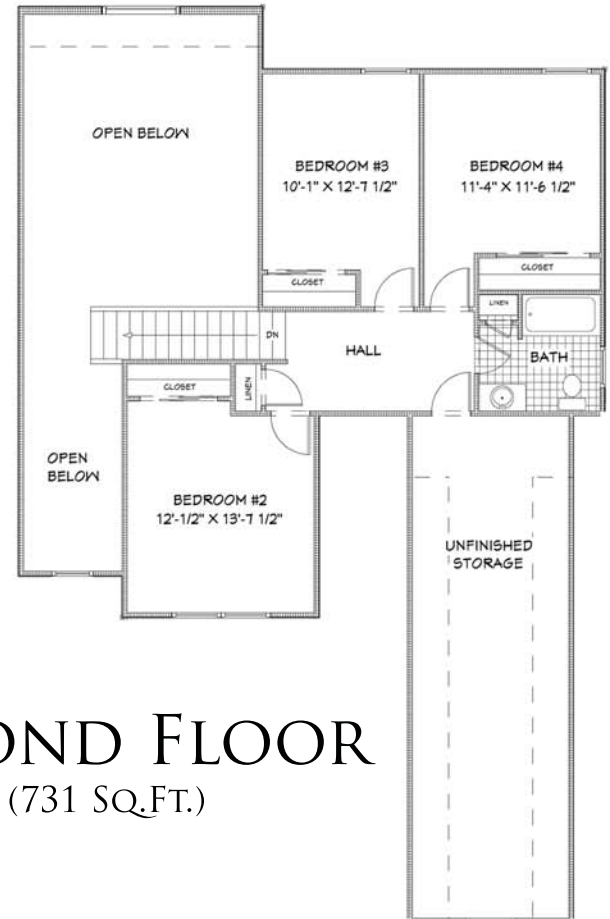

# THE LINCOLN III

WHITE BEAR #11  
54 KELLEN COURT  
BIRDSBORO, PA 19508

**FIRST FLOOR**  
(1,795 SQ.FT.)

TOTAL LIVING AREA 2,526 SQ.FT.

NUMBER OF FLOORS: 2  
GARAGE: 3  
BEDROOMS: 4  
BATHROOMS: 2.5  
DATE: JULY 1, 2008

**SECOND FLOOR**  
(731 SQ.FT.)

**Greth** CRAFTED WITH CARE  
**Homes** SM  
SINCE 1973

WWW.GRETHHOMES.COM