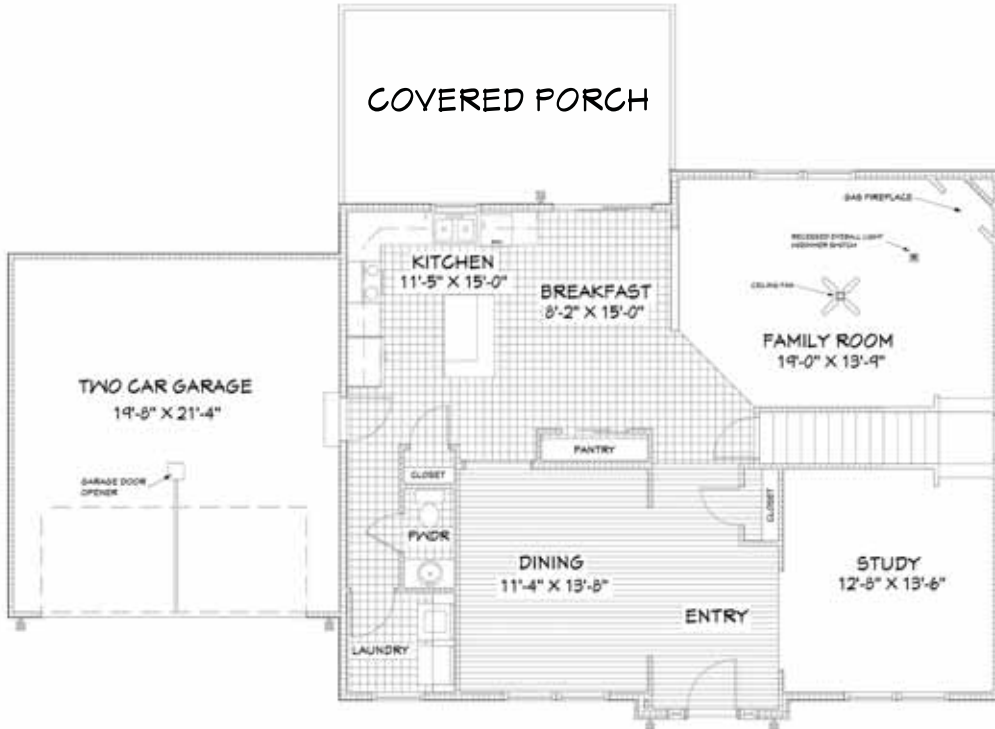

THE VICTORIA II

WHEATFIELD RUN #45
105 HERINGTON DRIVE
SINKING SPRING, PA 19608

TOTAL LIVING AREA 2,708 SQ.FT.

NUMBER OF FLOORS: 2
GARAGE: 2
BEDROOMS: 4
BATHROOMS: 2.5

DATE: FEBRUARY 11, 2011

FIRST FLOOR (1,245 SQ.FT.)

SECOND FLOOR (1,463 SQ.FT.)

Greth CRAFTED WITH CARE
Homes SM
SINCE 1973

WWW.GRETHHOMES.COM