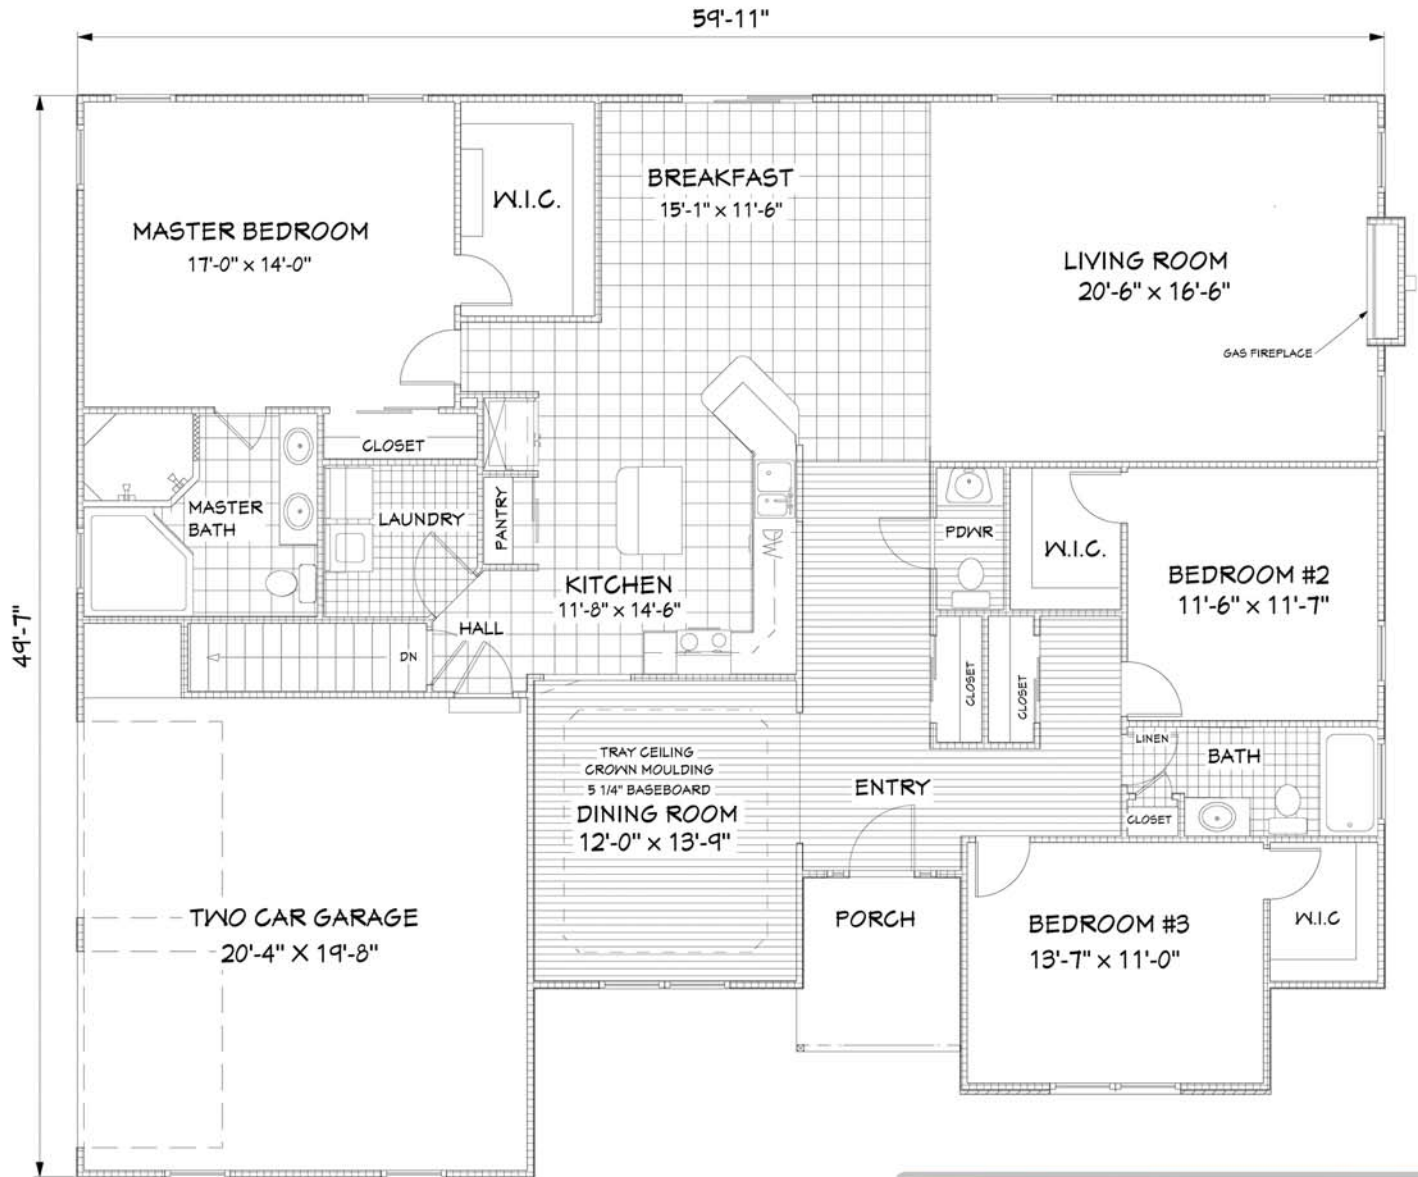

THE MONROE II

WHEATFIELD RUN #38
116 ELLSWORTH DRIVE
SINKING SPRING, PA 19608

FIRST FLOOR
(2,200 SQ.FT.)

TOTAL LIVING AREA 2,200 SQ.FT.

Greth CRAFTED WITH CARE
Homes SM
SINCE 1973

WWW.GRETHHOMES.COM

NUMBER OF FLOORS: 1
GARAGE: 2
BEDROOMS: 3
BATHROOMS: 2.5