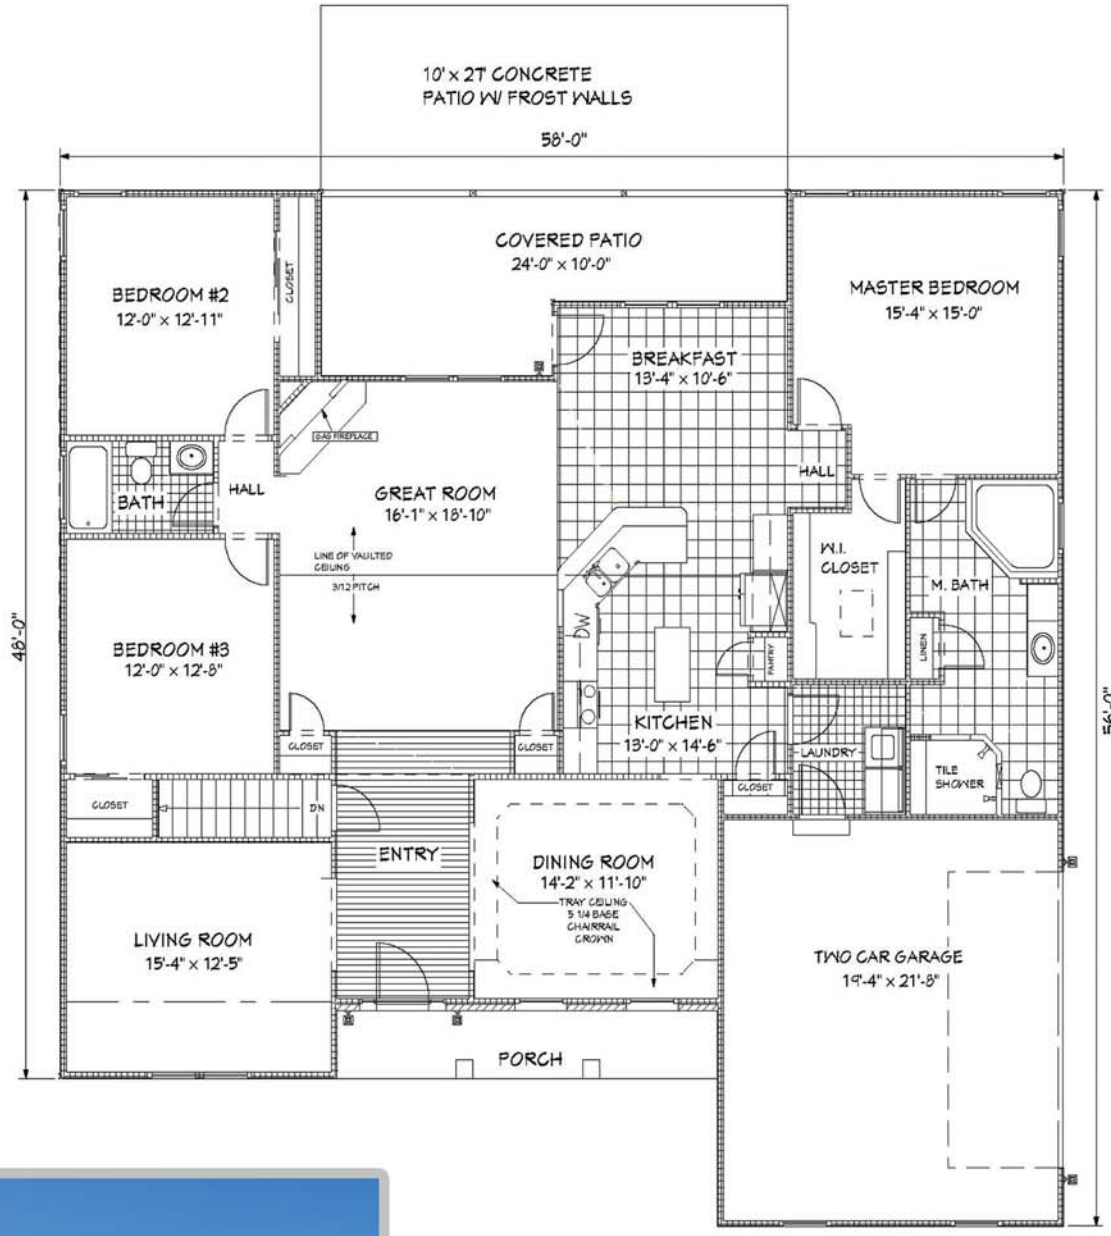

THE CAMBRIDGE II

MIDDLECREEK FARMS #13
 416 MIDDLECREEK DRIVE
 OLEY, PA 19547

FIRST FLOOR
 (2,200 SQ.FT.)

TOTAL LIVING AREA 2,200 SQ.FT.

- NUMBER OF FLOORS: 1
- GARAGE: 2
- BEDROOMS: 3
- BATHROOMS: 2

DATE: JULY 1, 2008