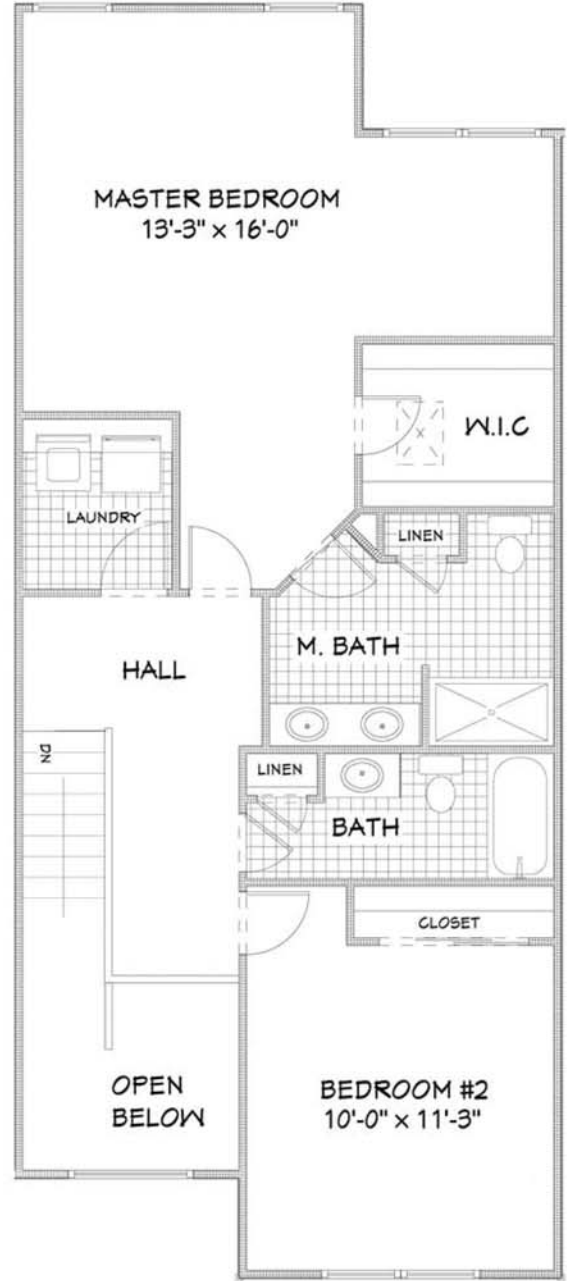

THE HELENA

KAERCHER CREEK #418
 49 HELENE COURT
 HAMBURG, PA 19526

FIRST FLOOR
 (783 SQ.FT.)

SECOND FLOOR
 (983 SQ.FT.)

Greth CRAFTED WITH CARE
Homes SM
 SINCE 1973
WWW.GRETHHOMES.COM

NUMBER OF FLOORS: 2
 GARAGE: 1
 BEDROOMS: 2
 BATHROOMS: 2.5
 DATE: JUNE 24, 2009

TOTAL LIVING AREA 1,766 SQ.FT.