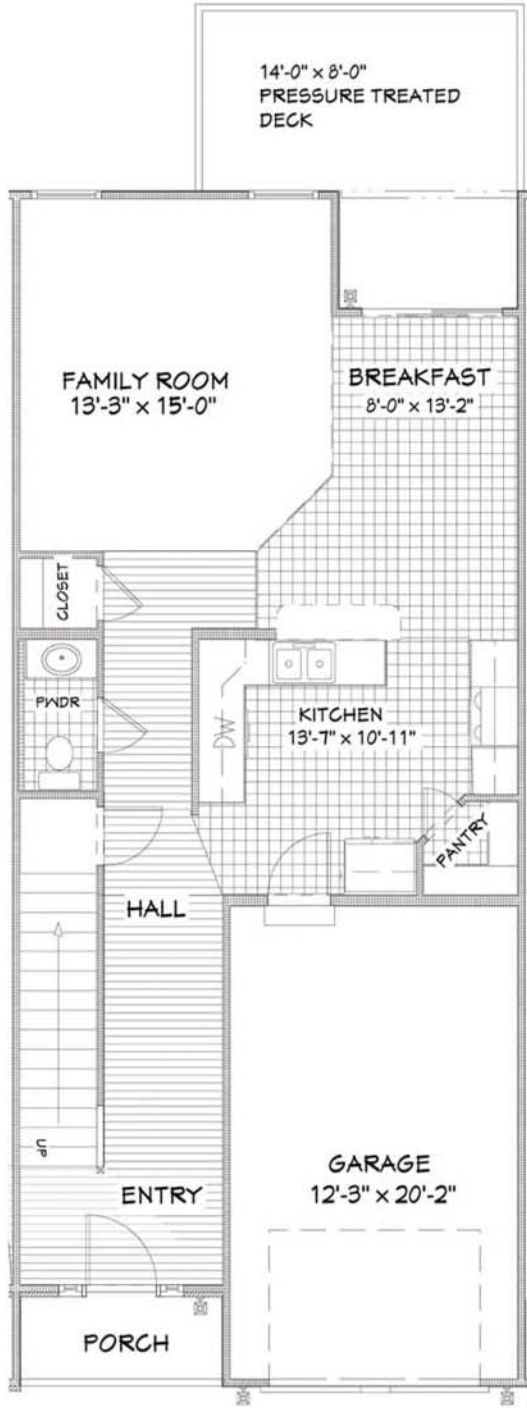

THE HELENA

KAERCHER CREEK #418
 49 HELENE COURT
 HAMBURG, PA 19526

FIRST FLOOR
 (783 SQ.FT.)

SECOND FLOOR
 (983 SQ.FT.)

Greth CRAFTED WITH CARE
Homes SM
 SINCE 1973
WWW.GRETHHOMES.COM

NUMBER OF FLOORS: 2
 GARAGE: 1
 BEDROOMS: 2
 BATHROOMS: 2.5
 DATE: JUNE 24, 2009

TOTAL LIVING AREA 1,766 SQ.FT.