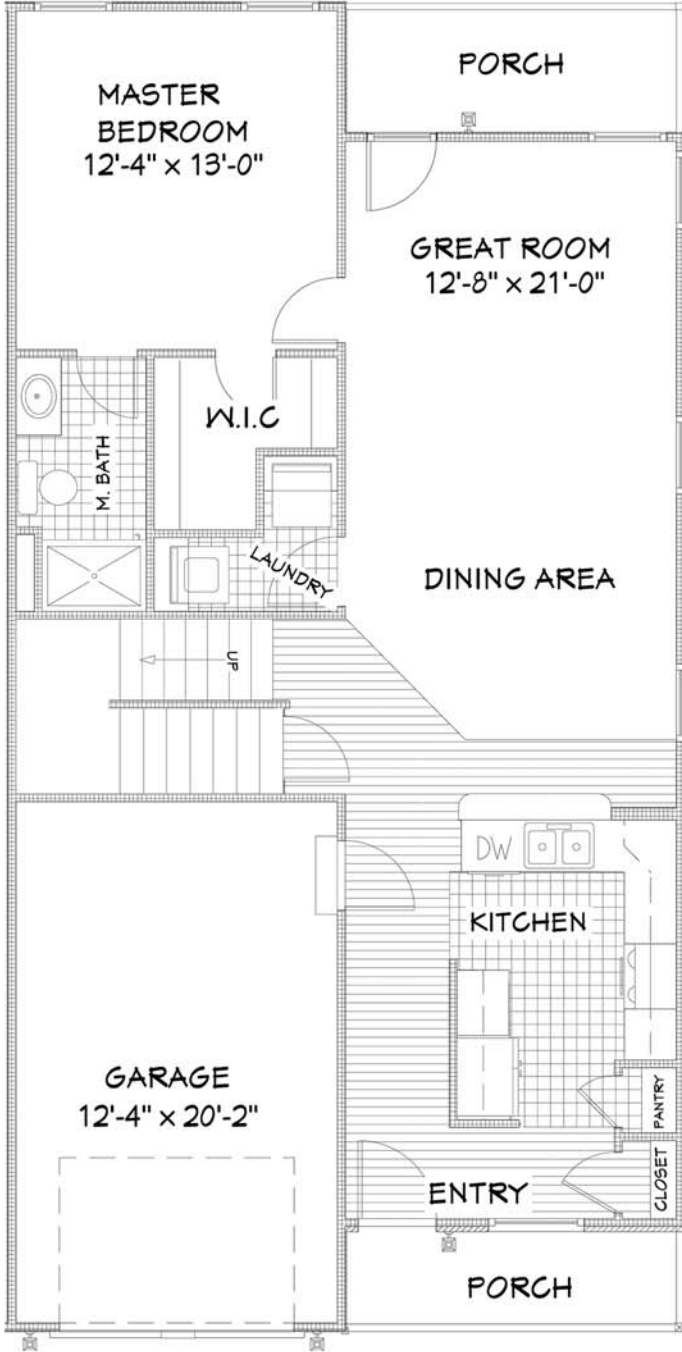

# THE OAKVILLE

KAERCHER CREEK #1048  
20 HELENE COURT  
HAMBURG, PA 19526

FIRST FLOOR  
(944 SQ.FT.)

SECOND FLOOR  
(611 SQ.FT.)

TOTAL LIVING AREA 1,555 SQ.FT.

NUMBER OF FLOORS: 2  
GARAGE: 1  
BEDROOMS: 3  
BATHROOMS: 2  
DATE: JANUARY 21 2009