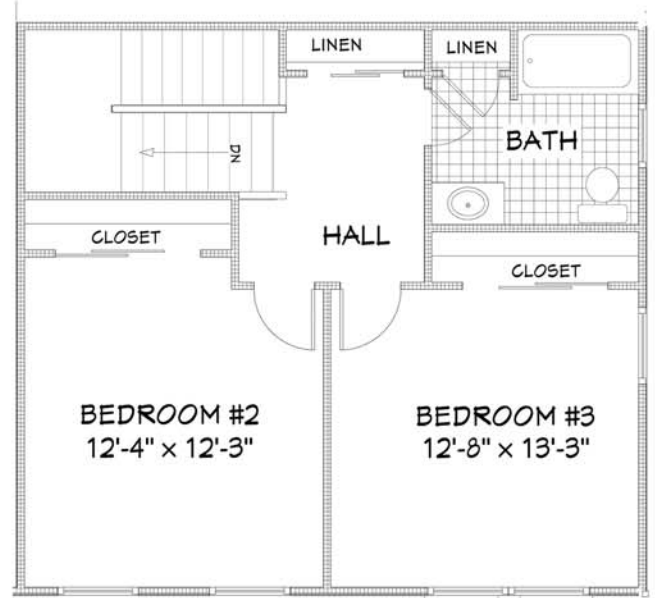

# THE OAKVILLE

KAERCHER CREEK #1048  
20 HELENE COURT  
HAMBURG, PA 19526

FIRST FLOOR  
(944 SQ.FT.)

SECOND FLOOR  
(611 SQ.FT.)

TOTAL LIVING AREA 1,555 SQ.FT.

NUMBER OF FLOORS: 2  
GARAGE: 1  
BEDROOMS: 3  
BATHROOMS: 2  
DATE: JANUARY 21 2009