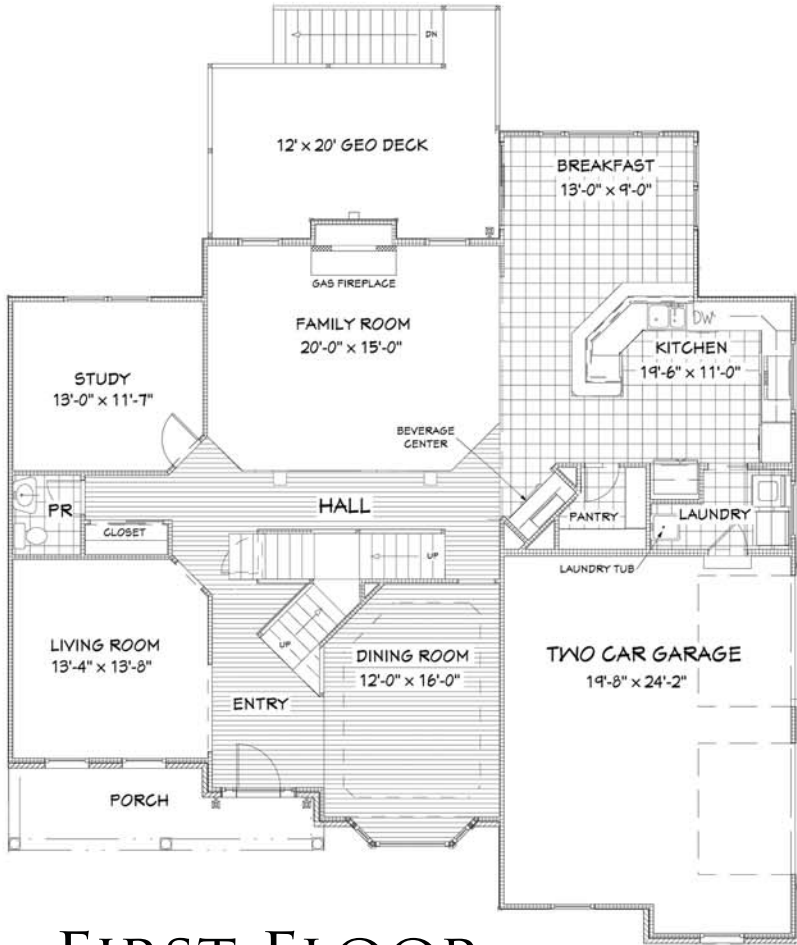

# THE TRUMAN II

WOODS EDGE #262  
322 WOODS EDGE DRIVE  
DOUGLASSVILLE, PA 19518

TOTAL LIVING AREA 3,336 SQ.FT.

NUMBER OF FLOORS: 2  
GARAGE: 2  
BEDROOMS: 4  
BATHROOMS: 3.5  
DATE: JULY 21, 2008

FIRST FLOOR  
(1,758 SQ.FT.)

SECOND FLOOR  
(1,578 SQ.FT.)

**Greth** CRAFTED WITH CARE  
**Homes** SM  
SINCE 1973

WWW.GRETHHOMES.COM