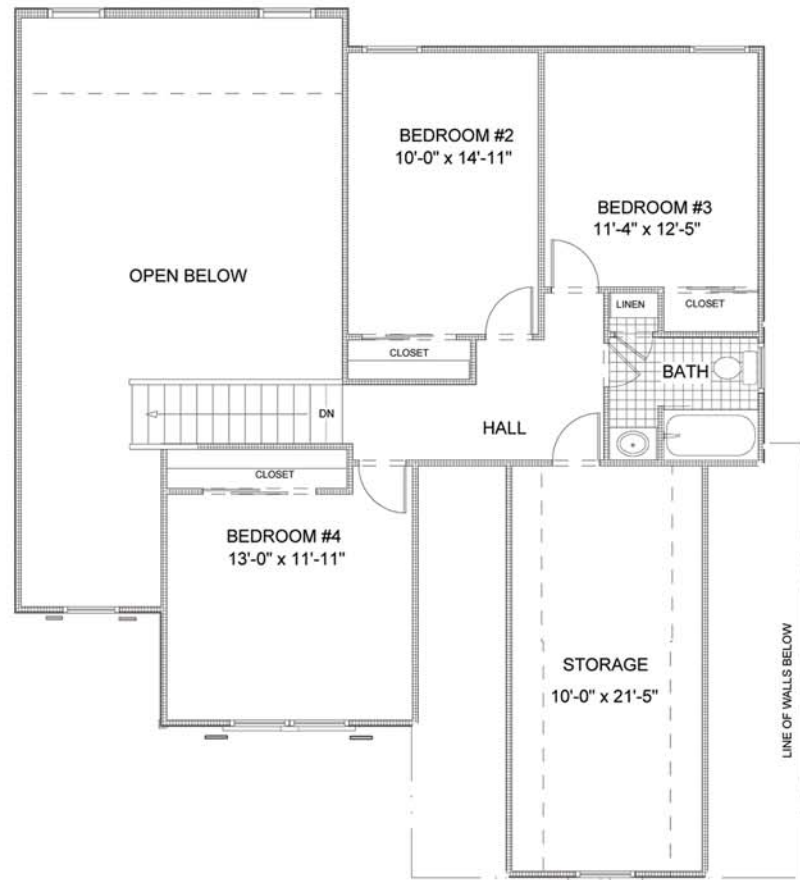

THE OXFORD II

CRESTWOOD SOUTH #46
8 COURTNEY REA CIRCLE
READING, PA 19606

TOTAL LIVING AREA 2,305 SQ.FT.

NUMBER OF FLOORS: 2
GARAGE: 2
BEDROOMS: 4
BATHROOMS: 2.5

UPDATED: OCTOBER 13, 2009

FIRST FLOOR
(1,575 SQ.FT.)

SECOND FLOOR
(730 SQ.FT.)

Greth CRAFTED WITH CARE
Homes SM
SINCE 1973

WWW.GRETHHOMES.COM