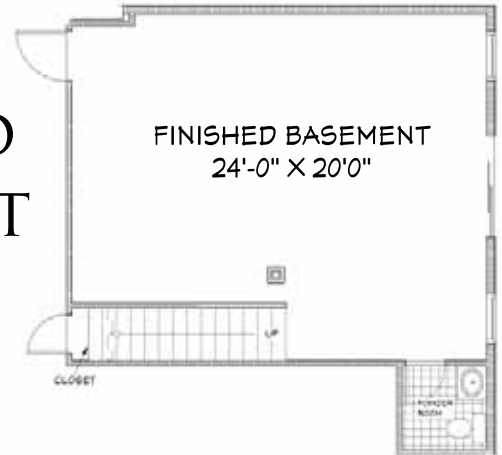

# THE LIBERTY

CRESTWOOD SOUTH #40  
 9 COURTNEY REA CIRCLE  
 READING, PA 19606

## FINISHED BASEMENT (523 SQ.FT.)

TOTAL LIVING AREA 2,275 SQ.FT.

- NUMBER OF FLOORS: 1
- GARAGE: 2
- BEDROOMS: 3
- BATHROOMS: 2.5

UPDATED: FEBRUARY 4, 2010

## FIRST FLOOR (1,752 SQ.FT.)

WWW.GRETHHOMES.COM