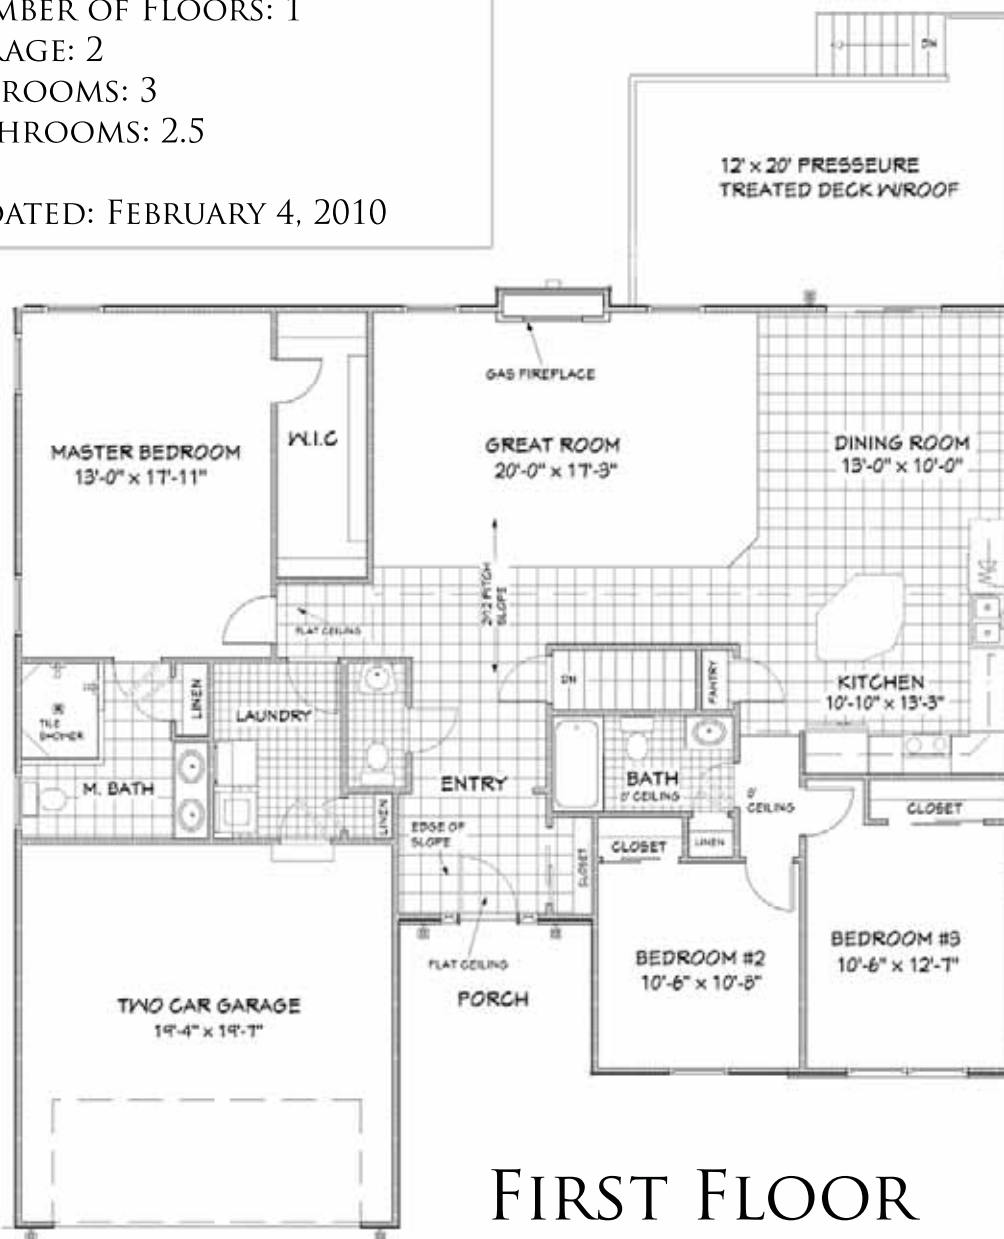

# THE LIBERTY

CRESTWOOD SOUTH #40  
 9 COURTNEY REA CIRCLE  
 READING, PA 19606

## FINISHED BASEMENT (523 SQ.FT.)

TOTAL LIVING AREA 2,275 SQ.FT.

- NUMBER OF FLOORS: 1
- GARAGE: 2
- BEDROOMS: 3
- BATHROOMS: 2.5

UPDATED: FEBRUARY 4, 2010

## FIRST FLOOR (1,752 SQ.FT.)

WWW.GRETHHOMES.COM