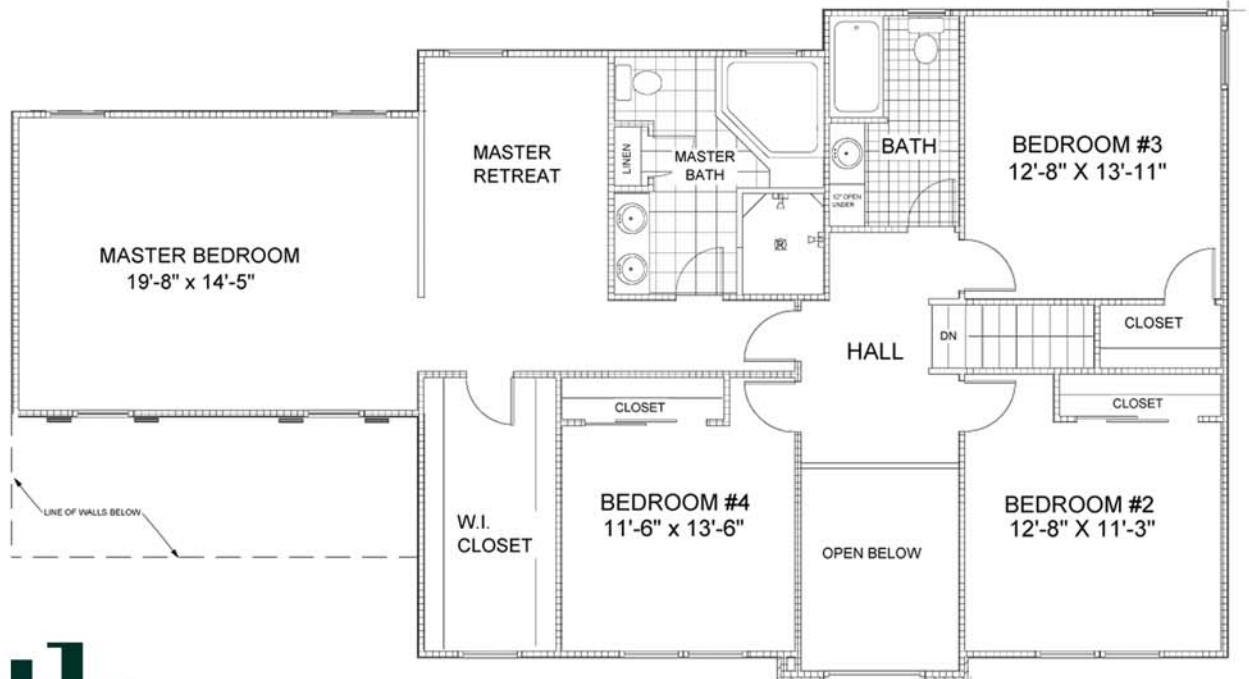

THE VICTORIA II

CRESTWOOD SOUTH #39
7 COURTNEY REA CIRCLE
READING, PA 19606

TOTAL LIVING AREA 2,678 SQ.FT.

NUMBER OF FLOORS: 2
GARAGE: 2
BEDROOMS: 4
BATHROOMS: 2.5

UPDATED: OCTOBER 13, 2009

FIRST FLOOR
(1,254 SQ.FT.)

SECOND FLOOR
(1,424 SQ.FT.)

Greth CRAFTED WITH CARE
Homes SM
SINCE 1973

WWW.GRETHHOMES.COM