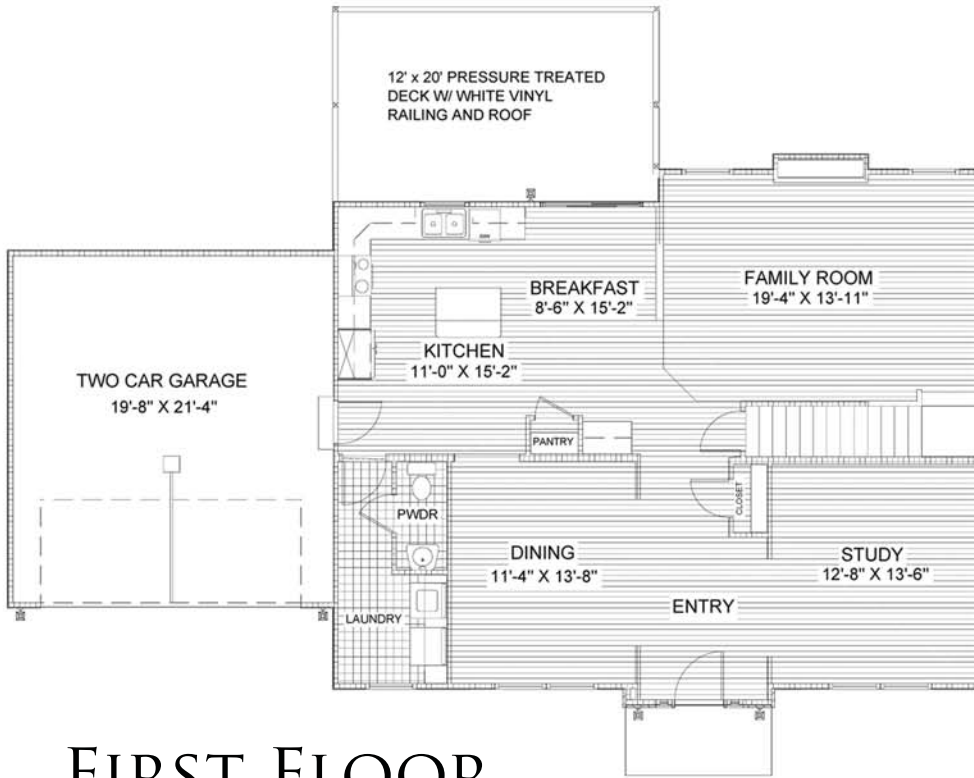

THE VICTORIA II

CRESTWOOD SOUTH #39
7 COURTNEY REA CIRCLE
READING, PA 19606

TOTAL LIVING AREA 2,678 SQ.FT.

NUMBER OF FLOORS: 2
GARAGE: 2
BEDROOMS: 4
BATHROOMS: 2.5

UPDATED: OCTOBER 13, 2009

FIRST FLOOR
(1,254 SQ.FT.)

SECOND FLOOR
(1,424 SQ.FT.)

Greth CRAFTED WITH CARE
Homes SM
SINCE 1973

WWW.GRETHHOMES.COM