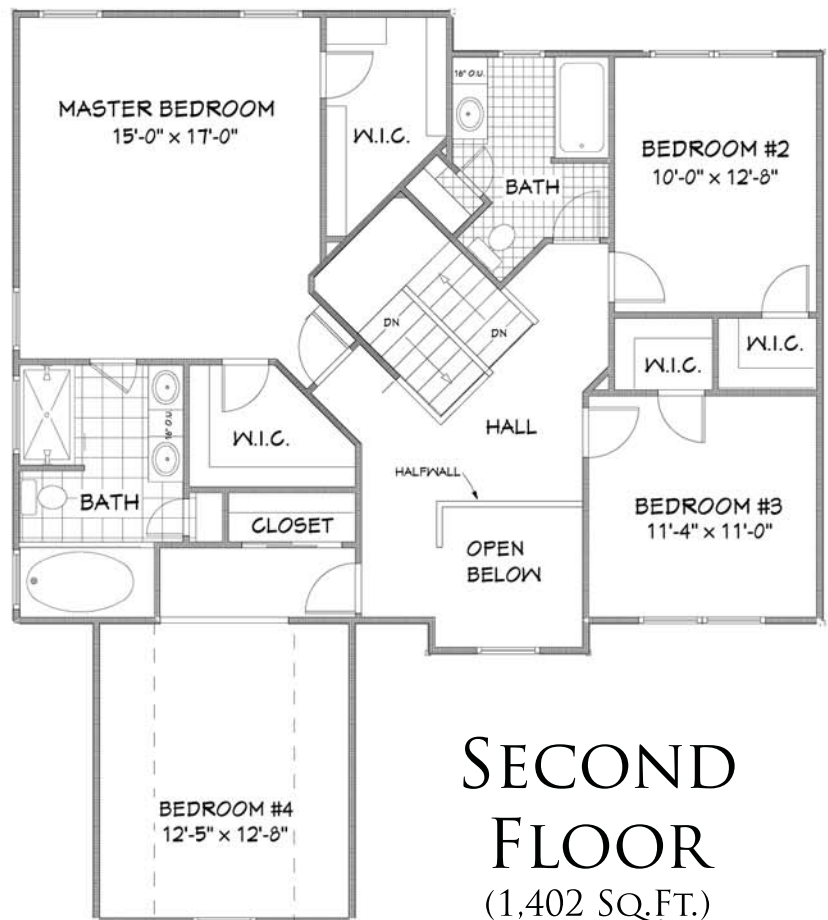

# THE LEXINGTON

BRIDGE VIEW #11  
8 BRIDGE VIEW COURT  
BIRDSBORO, PA 19508

FIRST FLOOR  
(1,071 SQ.FT.)

TOTAL LIVING AREA 2,473 SQ.FT.

NUMBER OF FLOORS: 2  
GARAGE: 2  
BEDROOMS: 4  
BATHROOMS: 2.5  
DATE: JULY 16, 2008

SECOND FLOOR  
(1,402 SQ.FT.)

**Greth** CRAFTED WITH CARE  
**Homes** SM  
SINCE 1973

WWW.GRETHHOMES.COM