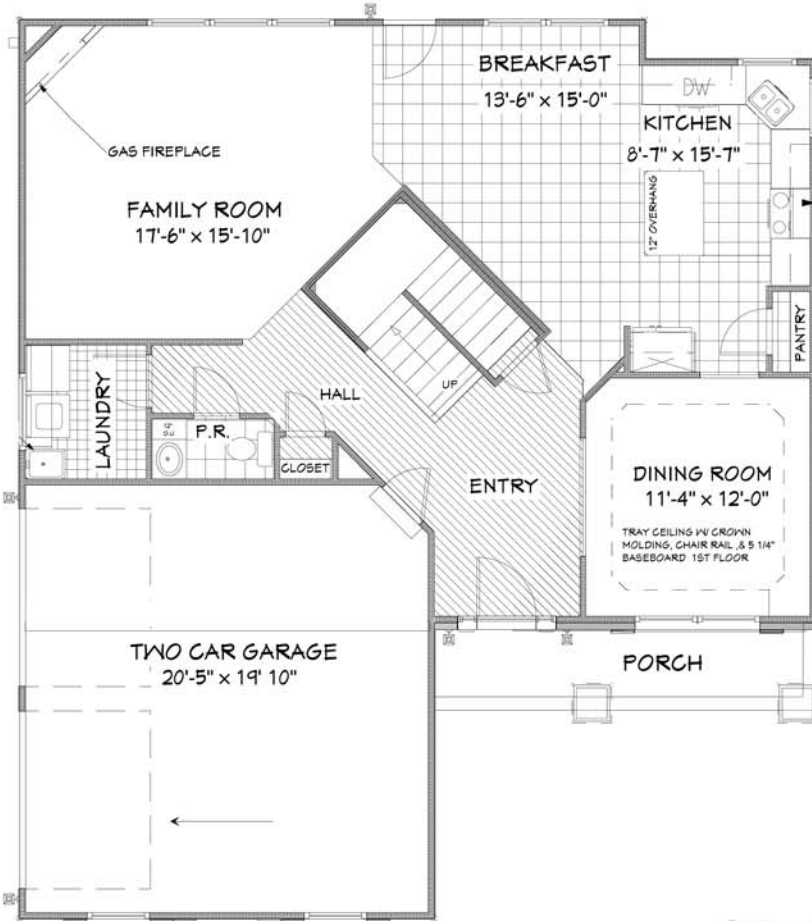

# THE LEXINGTON

BRIDGE VIEW #11  
8 BRIDGE VIEW COURT  
BIRDSBORO, PA 19508

FIRST FLOOR  
(1,071 SQ.FT.)

TOTAL LIVING AREA 2,473 SQ.FT.

NUMBER OF FLOORS: 2  
GARAGE: 2  
BEDROOMS: 4  
BATHROOMS: 2.5  
DATE: JULY 16, 2008

SECOND FLOOR  
(1,402 SQ.FT.)

**Greth** CRAFTED WITH CARE  
**Homes** SM  
SINCE 1973

WWW.GRETHHOMES.COM